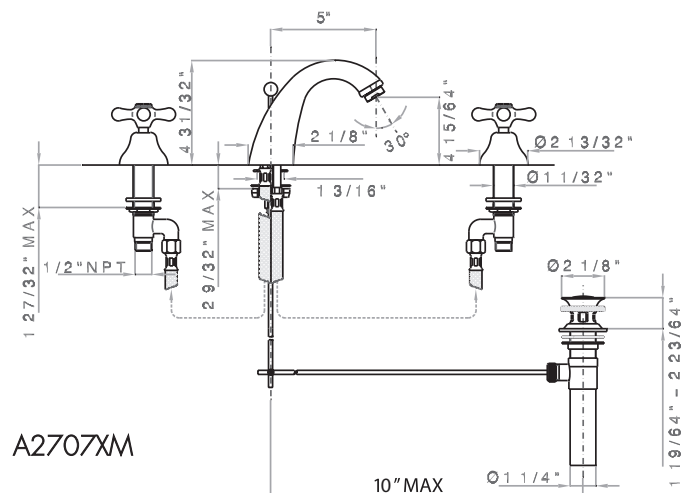

Verona C-Spout Widespread Lavatory Faucet

ROHL Italian Country Bath Collection

A2707LM (Metal Levers)

A2707XM (Cross Handles)

FEATURES

- Fixed spout
- 8" centers
- 3 x 1 3/8" cutouts
- 1/4-turn ceramic valves
- 5" spout reach
- 1/2" NPT connectors
- Pop-up included
- Solid brass
- Matching tub filler A2764 or A2784
- 1.2 GPM

COLORS/FINISHES

- Polished Chrome
- Polished Nickel
- Satin Nickel
- Tuscan Brass
- Inca Brass

WARRANTY

- Limited Lifetime*
- No warranty on Tuscan Brass finish