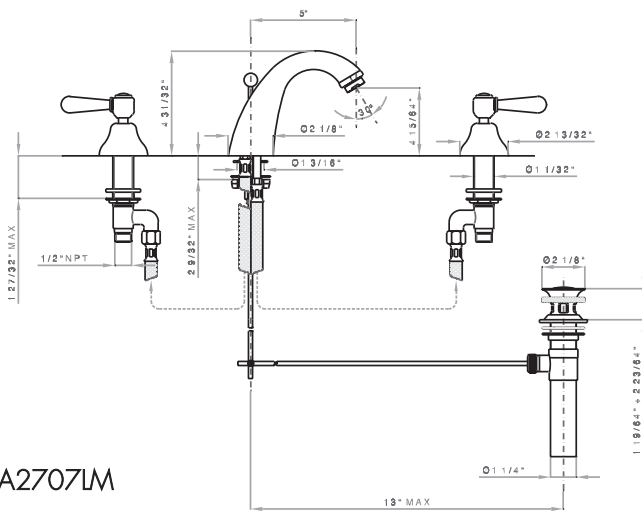

Verona C-Spout Widespread Lavatory Faucet

ROHL Italian Country Bath Collection

A2707LM (Metal Levers)

A2707XM (Cross Handles)

FEATURES

- Fixed spout
- 8" centers
- 3 x 1 3/8" cutouts
- 1/4-turn ceramic valves
- 5" spout reach
- 1/2" NPT connectors
- Pop-up included
- Solid brass
- Matching tub filler A2764 or A2784
- 1.2 GPM

COLORS/FINISHES

- Polished Chrome
- Polished Nickel
- Satin Nickel
- Tuscan Brass
- Inca Brass

WARRANTY

- Limited Lifetime*
- No warranty on Tuscan Brass finish