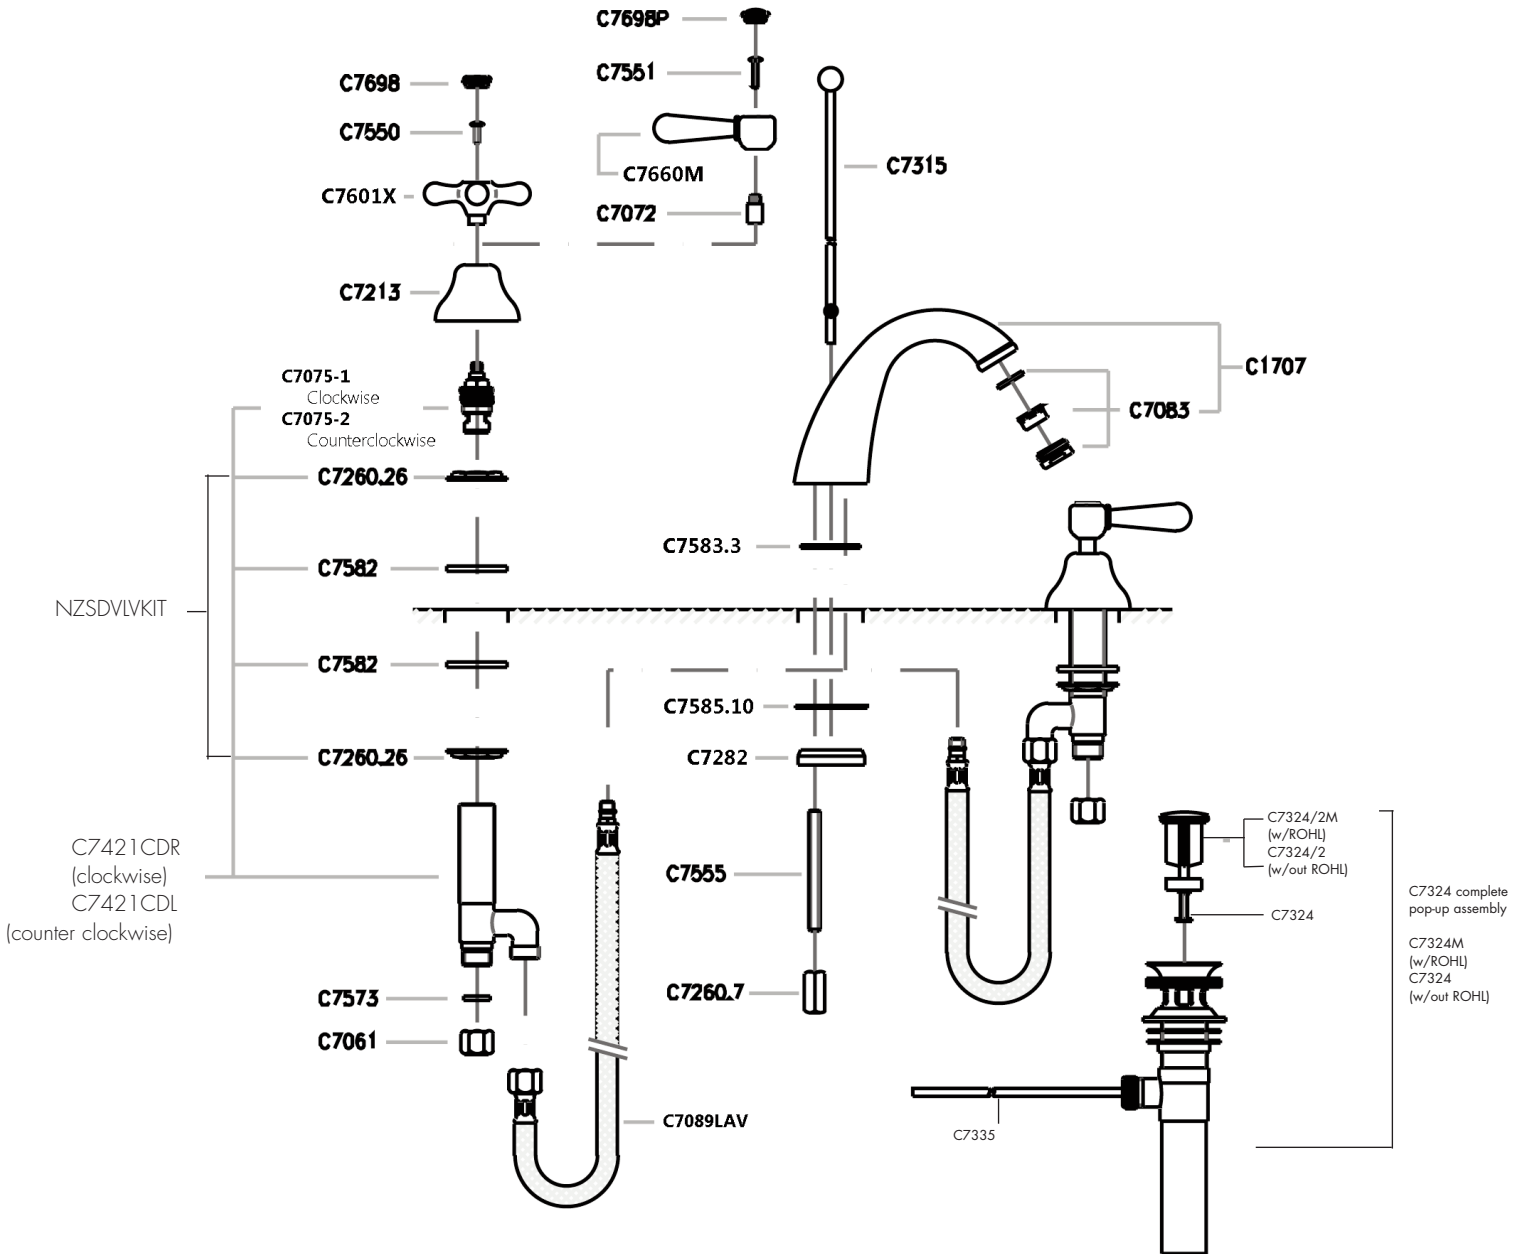

A2707 Spare Parts

Consult your local ROHL showroom for additional information and specifications. For complete warranty details and a list of showrooms, go to www.rohlhome.com.