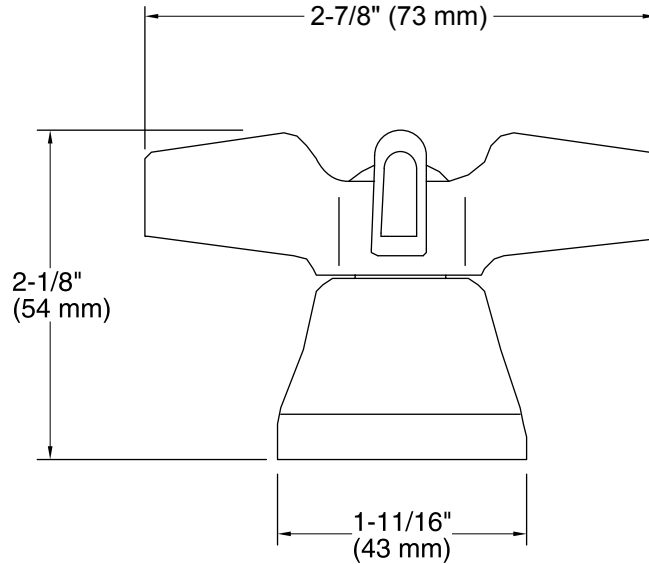

Available Color/Finishes

Color tiles intended for reference only.

Color Code Description

■ CP Polished Chrome

Technical Information

All product dimensions are nominal.

Notes

Install this product according to the installation guide.