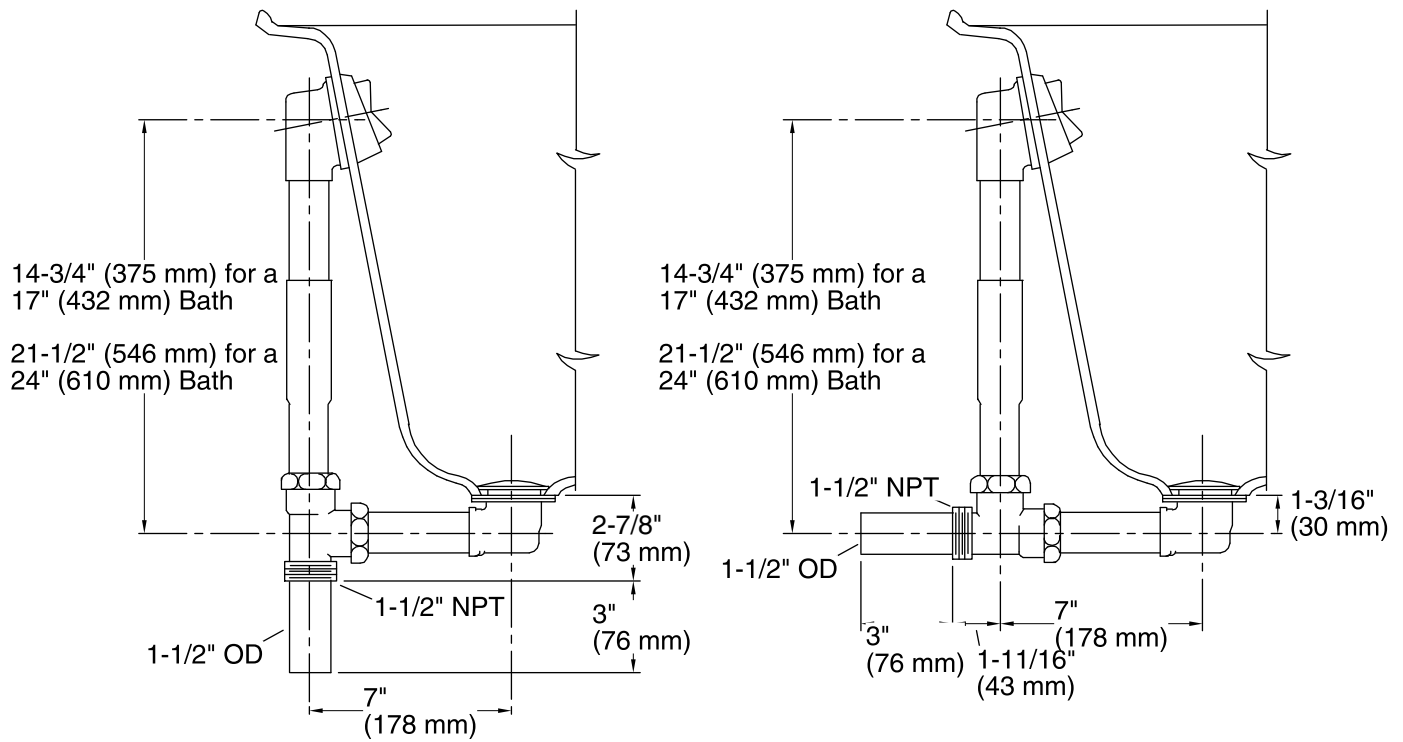

Features

- Adjustable trip lever pop-up drain.
- For 17" (432 mm) - 24" (610 mm) deep baths.
- 1-1/2" connection.

Material

- 17-gauge brass construction.
- Brass tailpiece.

Installation

- Above- or through-floor installation.

Through-the-Floor

Above-the-Floor

Technical Information

All product dimensions are nominal.

Notes

Install this product according to the installation guide.