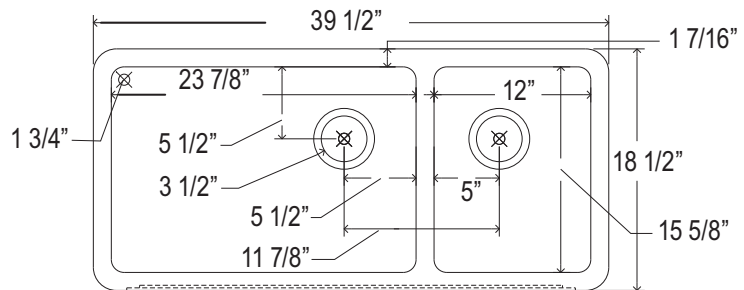

WARRANTY

- 1 year on manufacturer defects
- 10 years on fading/staining

FRONT ELEVATION