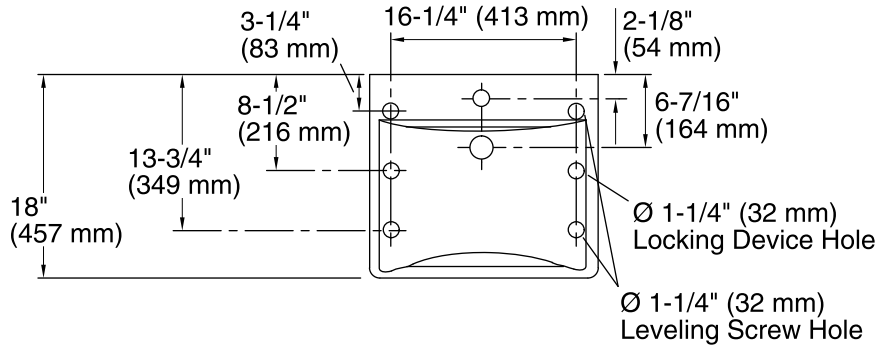

Features

- Single center hole.
- With overflow.
- 20" (508 mm) x 18" (457 mm)

Material

- Vitreous china.

Installation

- Wall-mount
- Drilled for concealed arm carrier.

Recommended Accessories

K-8998 P-Trap

Color	Code	Description
	0	White
	96	Biscuit
	47	Almond
	7	Black Black™

Standard Installation

Technical Information

All product dimensions are nominal.

Bowl configuration:	Single
Installation:	Wall-mount
Bowl area (Only)	Length: 18" (457 mm) Width: 13" (330 mm) With overflow: Yes Water depth: 4-7/8" (124 mm)
Bowl area	With overflow: Yes
Number of deck holes:	1
Faucet hole(s):	1-3/8" (35 mm)
Drain hole:	1-3/4" (44 mm)