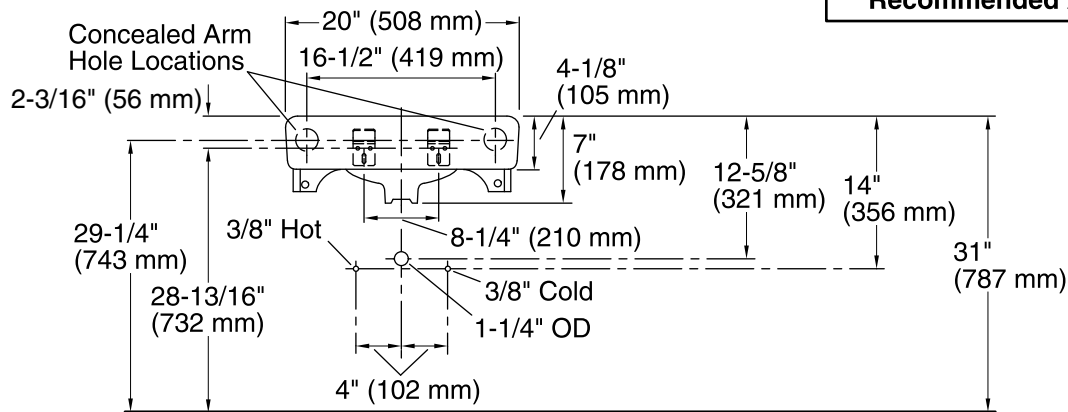

Features

- Single center hole.
- With overflow.
- 20" (508 mm) x 18" (457 mm)

Material

- Vitreous china.

Installation

- Wall-mount
- Drilled for concealed arm carrier.

Recommended Accessories

K-8998 P-Trap

Color	Code	Description
	0	White
	96	Biscuit
	47	Almond
	7	Black Black™

Standard Installation

Technical Information

All product dimensions are nominal.

Bowl configuration:	Single
Installation:	Wall-mount
Bowl area (Only)	Length: 18" (457 mm) Width: 13" (330 mm) With overflow: Yes Water depth: 4-7/8" (124 mm)
Bowl area	With overflow: Yes
Number of deck holes:	1
Faucet hole(s):	1-3/8" (35 mm)
Drain hole:	1-3/4" (44 mm)