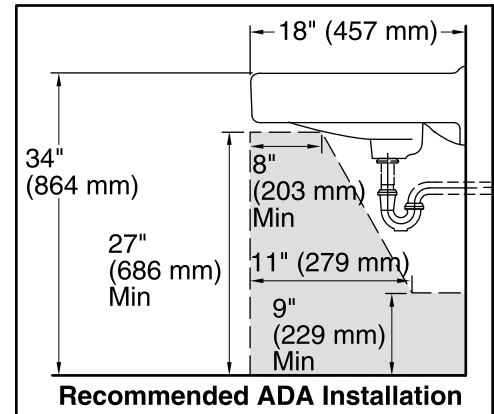

Features

- Single center hole.
- With overflow.
- 20" (508 mm) x 18" (457 mm)

Material

- Vitreous china.

Installation

- Wall-mount
- Drilled for concealed arm carrier.

Recommended Accessories

K-8998 P-Trap

Color	Code	Description
	0	White
	96	Biscuit
	47	Almond
	7	Black Black™

Standard Installation

Technical Information

All product dimensions are nominal.

Bowl configuration:	Single
Installation:	Wall-mount
Bowl area (Only)	Length: 18" (457 mm) Width: 13" (330 mm) With overflow: Yes Water depth: 4-7/8" (124 mm)
Bowl area	With overflow: Yes
Number of deck holes:	1
Faucet hole(s):	1-3/8" (35 mm)
Drain hole:	1-3/4" (44 mm)