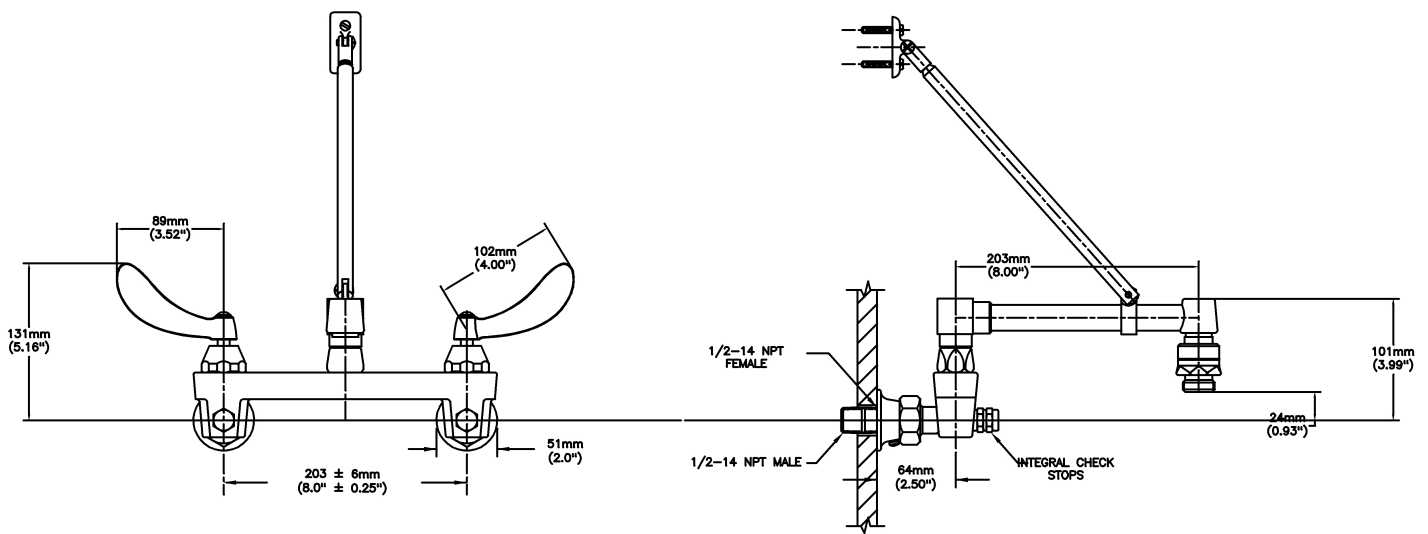

#### SPECIFICATION:

- 203 mm (8") centers cast brass wallmount service sink faucet
- Centers adjustable from 7.75" to 8.25" unless AC option selected
- Two handle
- With integral check stops
- Polished chrome plated finish
- Heavy duty 1/2" IPS brass pipe rigid pail hook spout
- CER-TECK® 1/4 turn ceramic disk structures
- Spout#: 3 - 267mm (10 1/2") Long Rigid Spout with Pail Hook, ADJUSTABLE Top/Bottom Brace
- Outlet#: 6 - Spout End Vacuum Breaker, Garden Hose End Outlet
- Handle#: 4 - 102 mm (4") Blade Handles- ADA Compliant-Sanitary Hoods- Metal-Color indexed-Vandal resistant screws

#### OPERATION:

- Not Available

***(Dimensional drawing on following page)***

Delta reserves the right (1) to make changes to specifications and materials, and (2) to change or discontinue models, both without notice or obligation. Dimensions are for reference. Measurement may vary plus or minus 6mm(0.25"). Mounting locations are suggested only. Check with local codes for requirements in your area. This spec was produced July 24, 2018.

INLETS: 1/2-14 NPT (FEMALE)  
OR 1/2-14 NPT (MALE) - WITH SUPPLIED NIPPLE

Delta reserves the right (1) to make changes to specifications and materials, and (2) to change or discontinue models, both without notice or obligation. Dimensions are for reference. Measurement may vary plus or minus 6mm(0.25"). Mounting locations are suggested only. Check with local codes for requirements in your area. This spec was produced July 24, 2018.