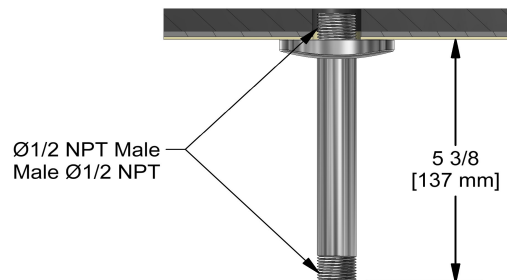

Sizes, models and finishes may differ from thoses presented.

Warranty

This **Riobel Inc.** product you have purchased carries a Limited Lifetime Warranty on the chrome, PVD finish, blacks and all working parts and is guaranteed from the initial purchase date against all manufacturing defects. All other finishes, including plastic components, are guaranteed for one year. All electric and/or electronic parts are covered by a 5-year limited warranty.

Customer Service

Ontario, West Canada : 888-287-5354 Quebec, Maritimes, United States : 866-473-8442