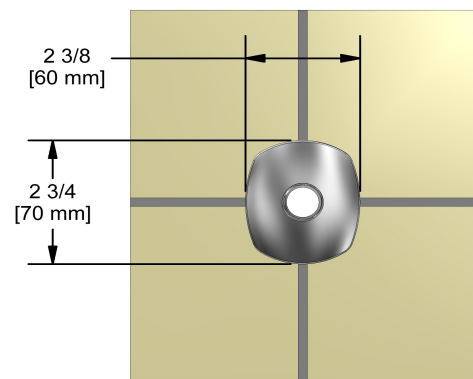

Sizes, models and finishes may differ from thoses presented.

Warranty

This **Riobel Inc.** product you have purchased carries a Limited Lifetime Warranty on the chrome, PVD finish, blacks and all working parts and is guaranteed from the initial purchase date against all manufacturing defects. All other finishes, including plastic components, are guaranteed for one year. All electric and/or electronic parts are covered by a 5-year limited warranty.

Customer Service

Ontario, West Canada : 888-287-5354 Quebec, Maritimes, United States : 866-473-8442