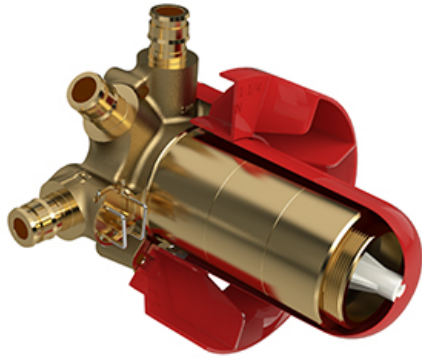

3-way Type T/P coaxial valve rough without cartridge  
 EXPANSION PEX  
**R45-EX**

## Descriptions

- TXX45XX or TXX47XX trim required to complete
- Service valves
- Rough only
- Three 1/2" outlets EXPANSION PEX
- 1/2" inlet EXPANSION PEX
- Test cap