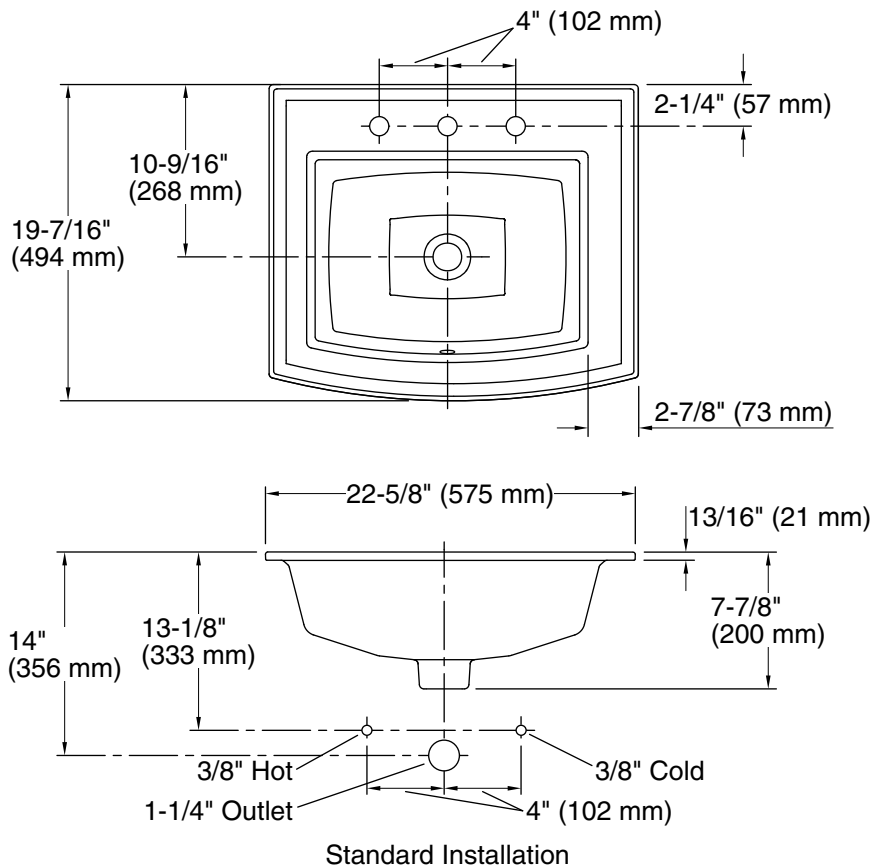

## Features

- 8" (203 mm) widespread faucet holes.
- Classic rectangular basin.
- Overflow drain.
- Coordinates with other products in the Archer collection.

## Technical Information

All product dimensions are nominal.

Bowl configuration:	Single
Installation:	Drop-in
Center(s):	8
Bowl area (Only):	Length: 16-7/8" (429 mm) Width: 12-9/16" (319 mm) Water depth: 4" (102 mm)
Number of deck holes:	3
Faucet hole spacing:	8" (203 mm)
Faucet hole(s):	1-3/8" (35 mm)
Drain hole:	1-3/4" (44 mm)
Template:	1051936-7, required, included