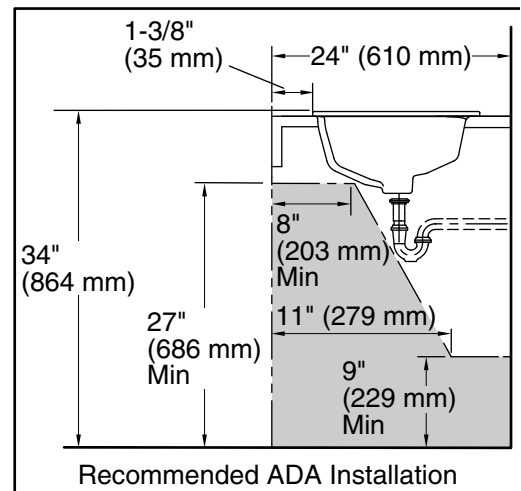

## Technical Information

All product dimensions are nominal.

Bowl configuration:	Single
Installation:	Drop-in
Center(s):	8
Bowl area (Only):	Length: 16-7/8" (429 mm) Width: 12-9/16" (319 mm) Water depth: 4" (102 mm)
Number of deck holes:	3
Faucet hole spacing:	8" (203 mm)
Faucet hole(s):	1-3/8" (35 mm)
Drain hole:	1-3/4" (44 mm)
Template:	1051936-7, required, included