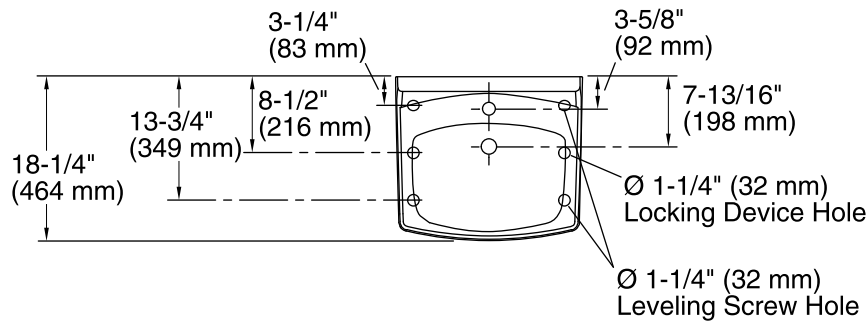

Features

- Made from premium materials that withstand high-volume usage
- Constructed of vitreous china
- 20-3/4"L x 18-1/4"W
- Wall-mount installation
- Faucet not included
- Includes wall hanger
- Drilled for concealed arm carrier

Recommended Accessories

- K-8998 P-Trap
- K-1808-P Bathroom Sink Brackets

Components

Additional included component/s: Hanger (2 Required).

ADA

Codes/Standards

ASME A112.19.2/CSA B45.1
ADA
ICC/ANSI A117.1

See website for detailed warranty information.

Available Color/Finishes

Color tiles intended for reference only.

Color	Code	Description
-------	------	-------------

	0	White
--	---	-------

Standard Installation

Technical Information

All product dimensions are nominal.

- Bowl configuration: Single
- Installation: Wall-mount
- Bowl area (Center) Length: 10" (254 mm)
Width: 15" (381 mm)
Water depth: 3-1/4" (83 mm)
- Number of deck holes: 1
- Faucet hole(s): 1-3/8" (35 mm)
- Soap/Lotion hole: 1-1/4" (32 mm)
- Drain hole: 1-3/4" (44 mm)