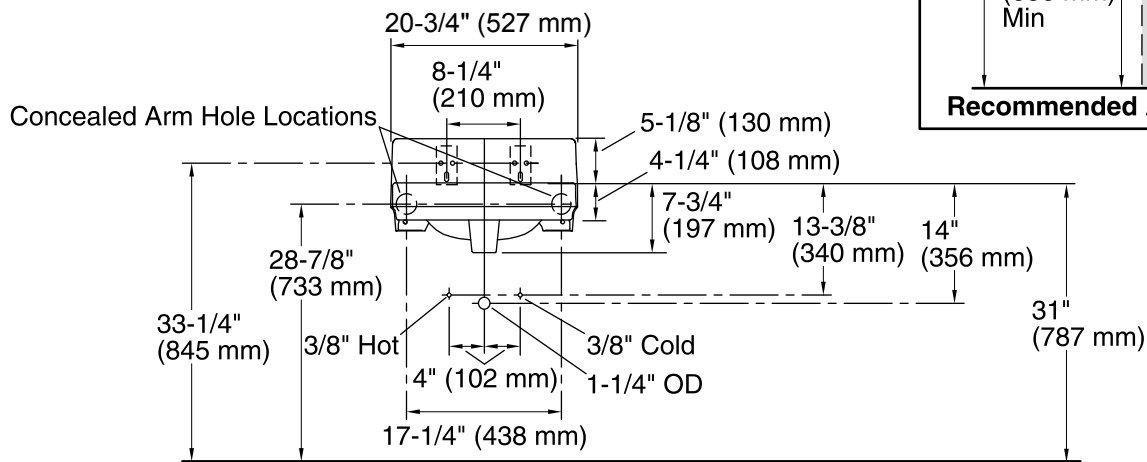

Features

- Made from premium materials that withstand high-volume usage
- Constructed of vitreous china
- 20-3/4"L x 18-1/4"W
- Wall-mount installation
- Faucet not included
- Includes wall hanger
- Drilled for concealed arm carrier

Recommended Accessories

- K-8998 P-Trap
- K-1808-P Bathroom Sink Brackets

Components

Additional included component/s: Hanger (2 Required).

ADA

Codes/Standards

ASME A112.19.2/CSA B45.1
ADA
ICC/ANSI A117.1

See website for detailed warranty information.

Available Color/Finishes

Color tiles intended for reference only.

Color	Code	Description
-------	------	-------------

	0	White
--	---	-------

Standard Installation

Technical Information

All product dimensions are nominal.

- Bowl configuration: Single
- Installation: Wall-mount
- Bowl area (Center) Length: 10" (254 mm)
Width: 15" (381 mm)
Water depth: 3-1/4" (83 mm)
- Number of deck holes: 1
- Faucet hole(s): 1-3/8" (35 mm)
- Soap/Lotion hole: 1-1/4" (32 mm)
- Drain hole: 1-3/4" (44 mm)