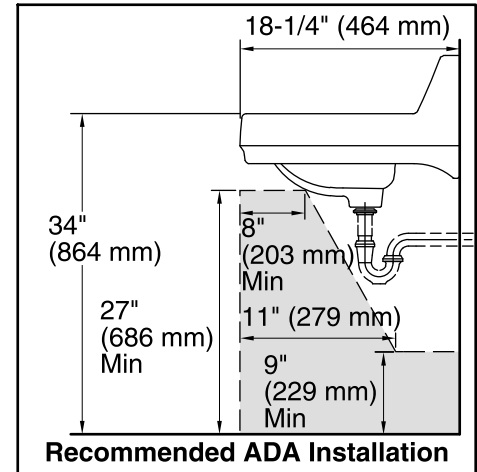

Standard Installation

Technical Information

All product dimensions are nominal.

- Bowl configuration: Single
- Installation: Wall-mount
- Bowl area (Center) Length: 10" (254 mm)
  Width: 15" (381 mm)
  Water depth: 3-1/4" (83 mm)
- Number of deck holes: 1
- Faucet hole(s): 1-3/8" (35 mm)
- Soap/Lotion hole: 1-1/4" (32 mm)
- Drain hole: 1-3/4" (44 mm)

Notes

Install this product according to the installation guide.

ADA compliant when installed to the specific requirements of these regulations.