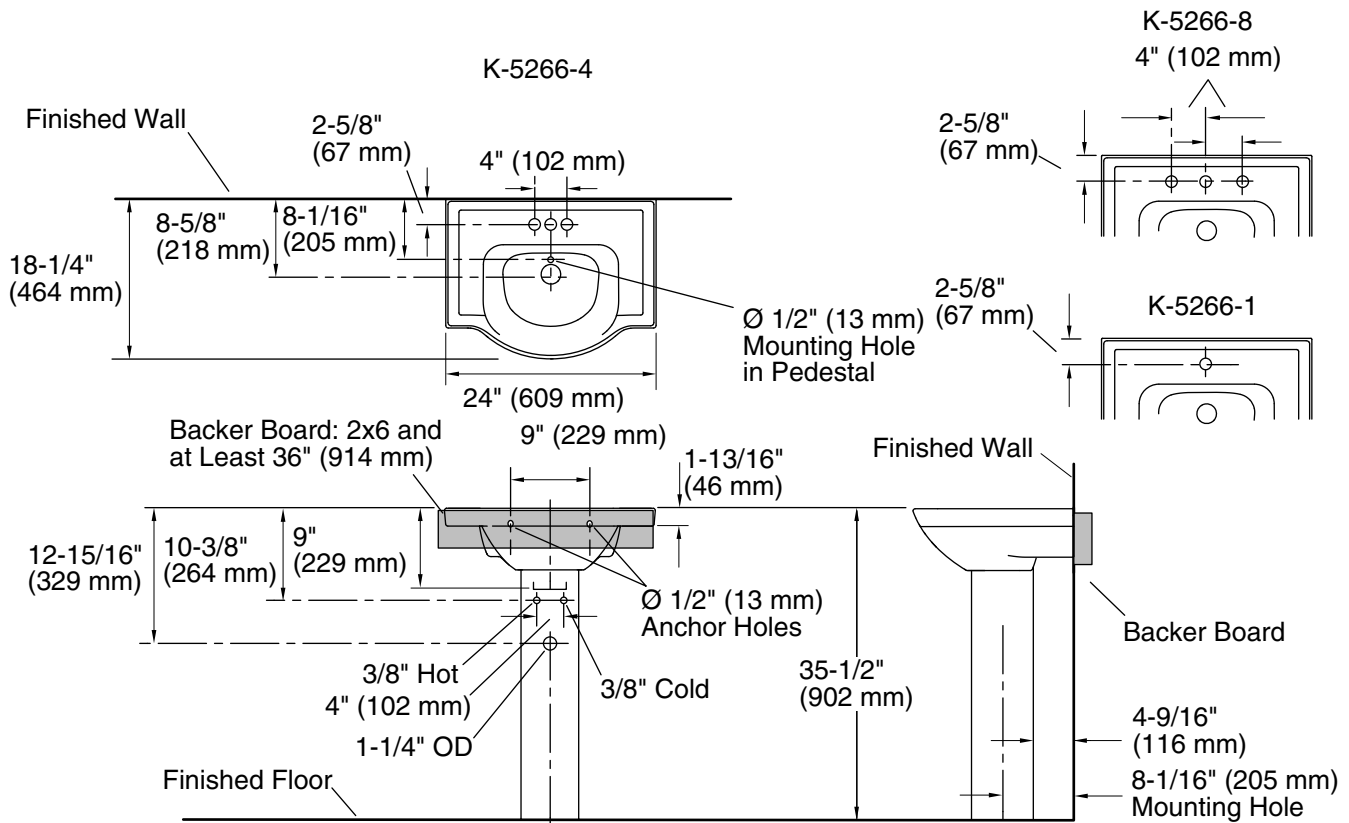

Features

- Ample side deck space for toiletries.
- 8" (203 mm) widespread faucet holes.
- Combination consists of the K-5248-8 basin and the K-5246 pedestal.

Material

- Vitreous china.

Installation

- Pedestal.

Included Components

Product consists of:

- K-5246 Bathroom Pedestal
- K-5248-8 24" Widespread Sink Basin

Additional Components:

- Accessory pack
- Bathroom Sink, 8" (203 mm) Centers
- Pedestal
- Rubber Pads

Technical Information

All product dimensions are nominal.

Installation:	Pedestal
Bowl area:	Length: 14-7/8" (378 mm) Width: 12-5/8" (321 mm) Water depth: 4" (102 mm)
Number of deck holes:	3
Faucet hole spacing:	8" (203 mm)
Faucet hole(s):	1-3/8" (35 mm)
Drain hole:	1-3/4" (44 mm)