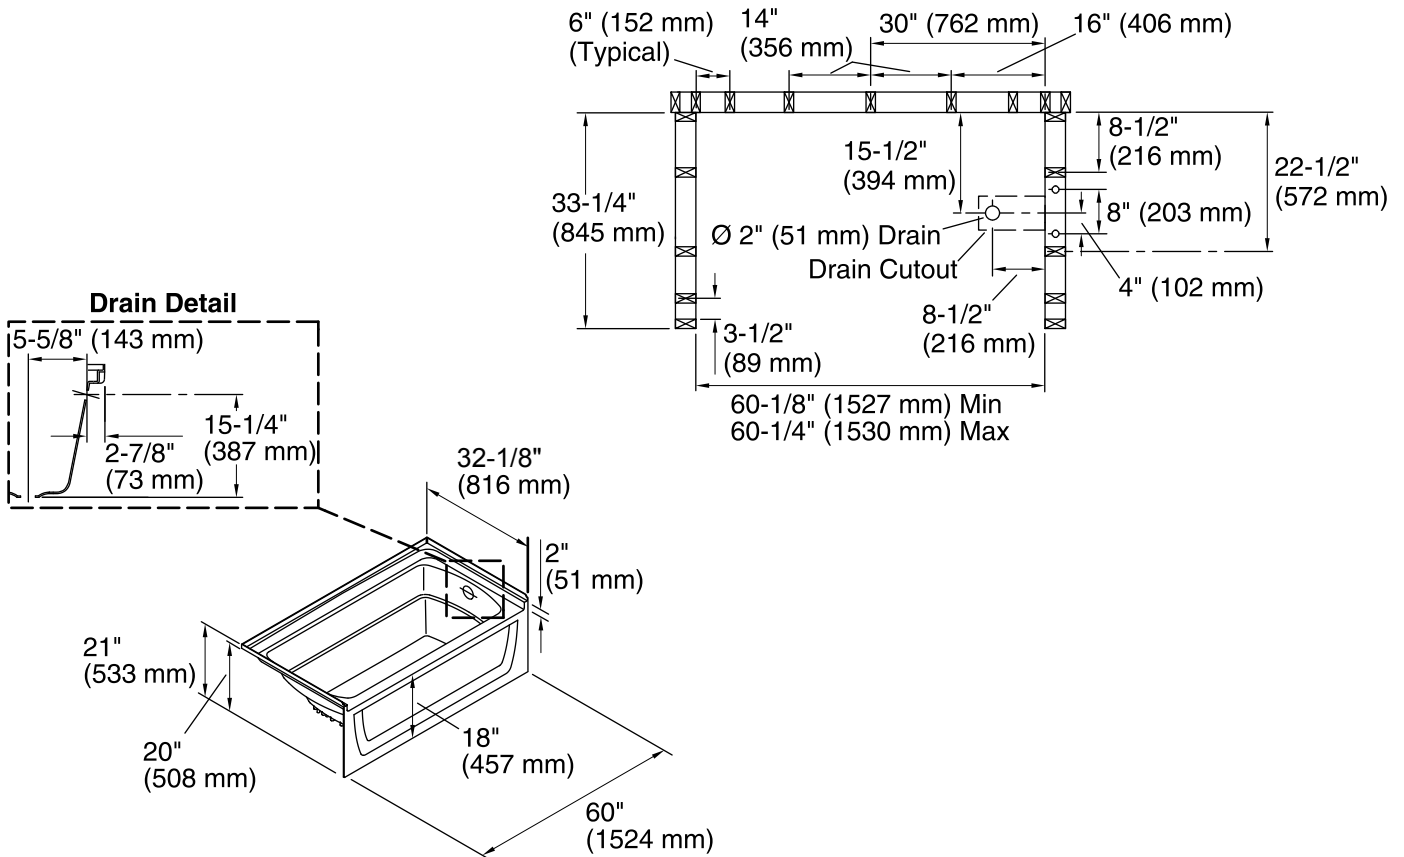

Ensemble™

60" x 32" bath - right-hand drain

71121120

Features

- Extra deep bathing well for added comfort.
- 18" (457 mm) bath depth (floor to top of threshold).
- Durable high-gloss finish provides a smooth, shiny surface that is easy to clean.
- Bath and integral apron eliminates installation step.
- 2" wainscot allows tile installation above bath deck.
- 60" (1524 mm) x 32" (813 mm) x 20" (508 mm) complete unit finished dimensions.

3-24-2019 03:00 - US

Technical Information

All product dimensions are nominal.

Installation:	Three-wall alcove
Drain location:	Right
Basin area, bottom:	42" x 20" (1067 mm x 508 mm)
Basin area, top:	54" x 26" (1372 mm x 660 mm)
Water depth:	13-3/4" (349 mm)
Water capacity:	55 gal (208.2 L)
Minimum flat for door:	3" (76 mm)
Maximum door width:	57-11/16" (1465 mm)