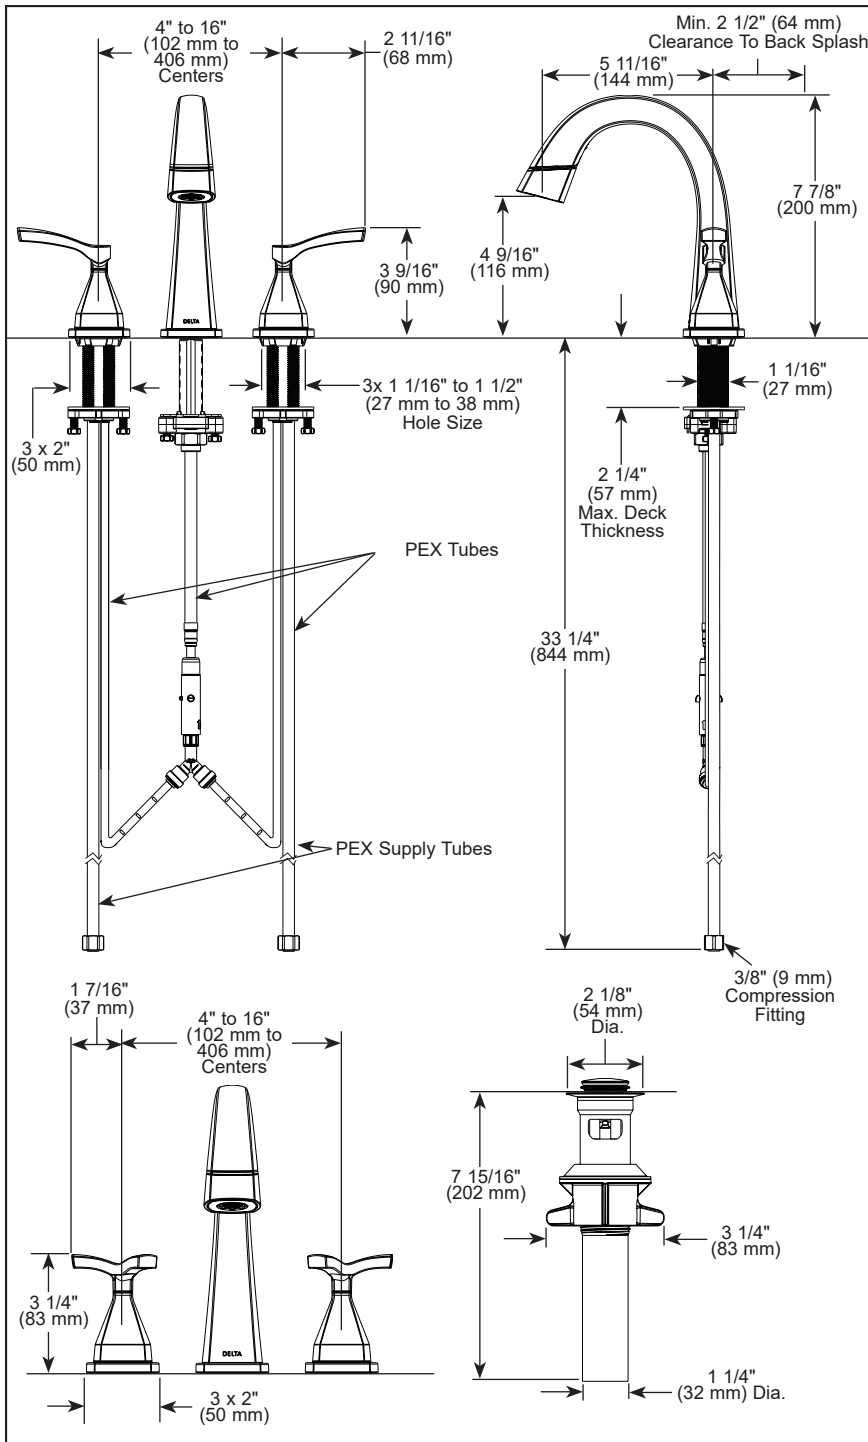

WARRANTY

- Parts and Finish - Lifetime limited warranty; or for commercial purchasers, 10 years for multi-family residential (apartments and condominiums) and 5 years for all other commercial uses, in each case from the date the product is received by the original purchaser or their authorized representative (installation contractor, etc.).
- Electronic Parts and Batteries (if applicable) - 5 years from the date the product is received by the original purchaser or their authorized representative (installation contractor, etc.); or for commercial purchasers, 1 year from the date the product is received by the original purchaser or their authorized representative (installation contractor, etc.). No warranty is provided on batteries.