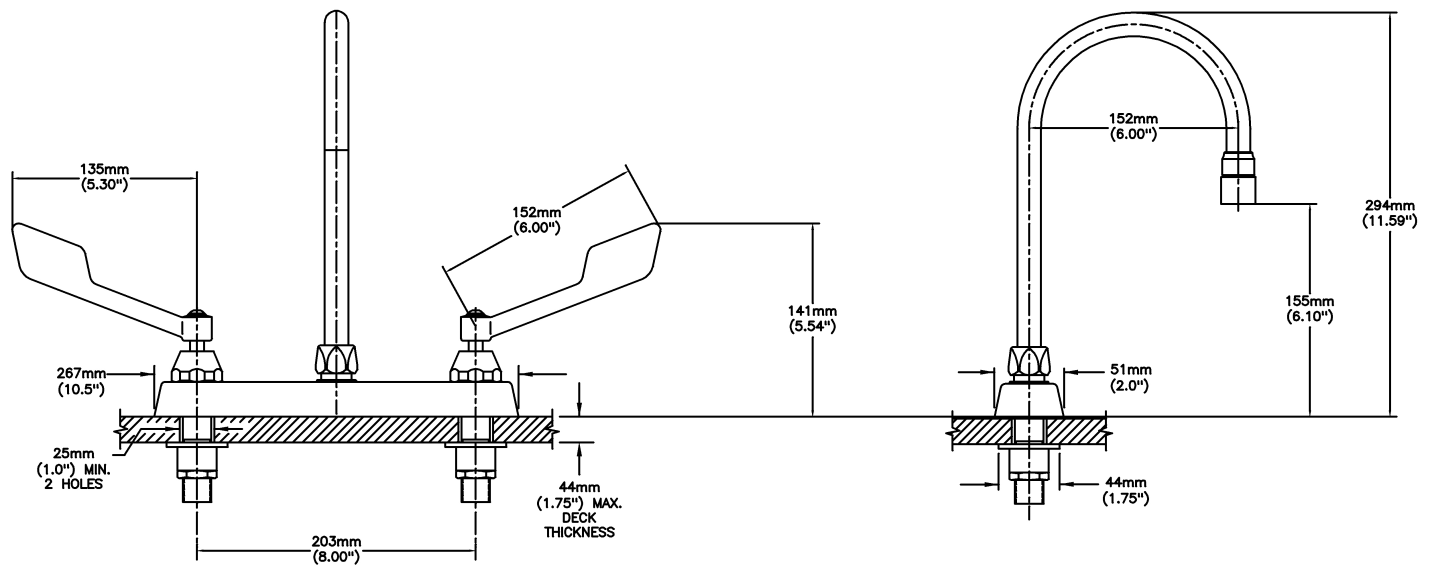

Sink Faucet Deckmount

8" Deck- CER-TECK® ceramic structures

Model No: 26C3935

COMPLIES WITH:

- Verified compliant with 0.25% weighted average Pb content regulations
- CSA certified.
- Complies to ASME A112.18.1/CSA B125.1
- (Contact Delta Representative for State and/or Local Approvals)

SPECIFICATION:

- Heavy Duty Cast Brass sink faucet
- 203 mm (8") centers
- Two handle
- Polished chrome plated finish
- Metal hold-down package
- CER-TECK® ceramic structures
- Spout#: 9 - Gooseneck spout-6.0" spout reach - 10.4" height (unmounted)- Standard rigid/swivel field installation unless LS Limited swing option selected- Vandal resistant .090" wall thickness-(R4)
- Outlet#: 3 - Vandal Resistant Aerator Outlet- 1.5 GPM (5.7 L/min) Flow Rate at 60 psi- pressure compensating
- Handle#: 5 - 152 mm (6") Wrist Blade Handles-ADA Compliant- Sanitary Hoods-Metal-Color indexed-Vandal resistant screws

OPERATION:

- Not Available

(Dimensional drawing on following page)

Delta reserves the right (1) to make changes to specifications and materials, and (2) to change or discontinue models, both without notice or obligation. Dimensions are for reference. Measurement may vary plus or minus 6mm(0.25"). Mounting locations are suggested only. Check with local codes for requirements in your area. This spec was produced August 02, 2018.

INLET FOR 3/8" OR 1/2" FLEXIBLE RISER
OR 1/2-14 NPSM COUPLING NUT (NOT SUPPLIED)

Delta reserves the right (1) to make changes to specifications and materials, and (2) to change or discontinue models, both without notice or obligation. Dimensions are for reference. Measurement may vary plus or minus 6mm(0.25"). Mounting locations are suggested only. Check with local codes for requirements in your area. This spec was produced August 02, 2018.