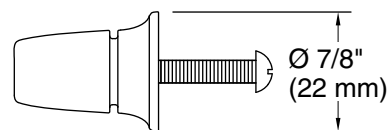

Technical Information

All product dimensions are nominal.

Material: Zinc