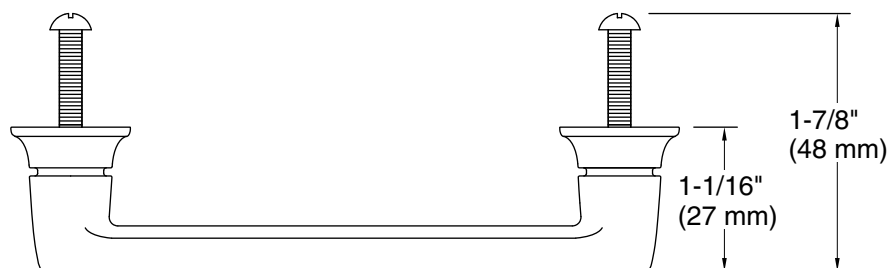

Technical Information

All product dimensions are nominal.

Material: Zinc