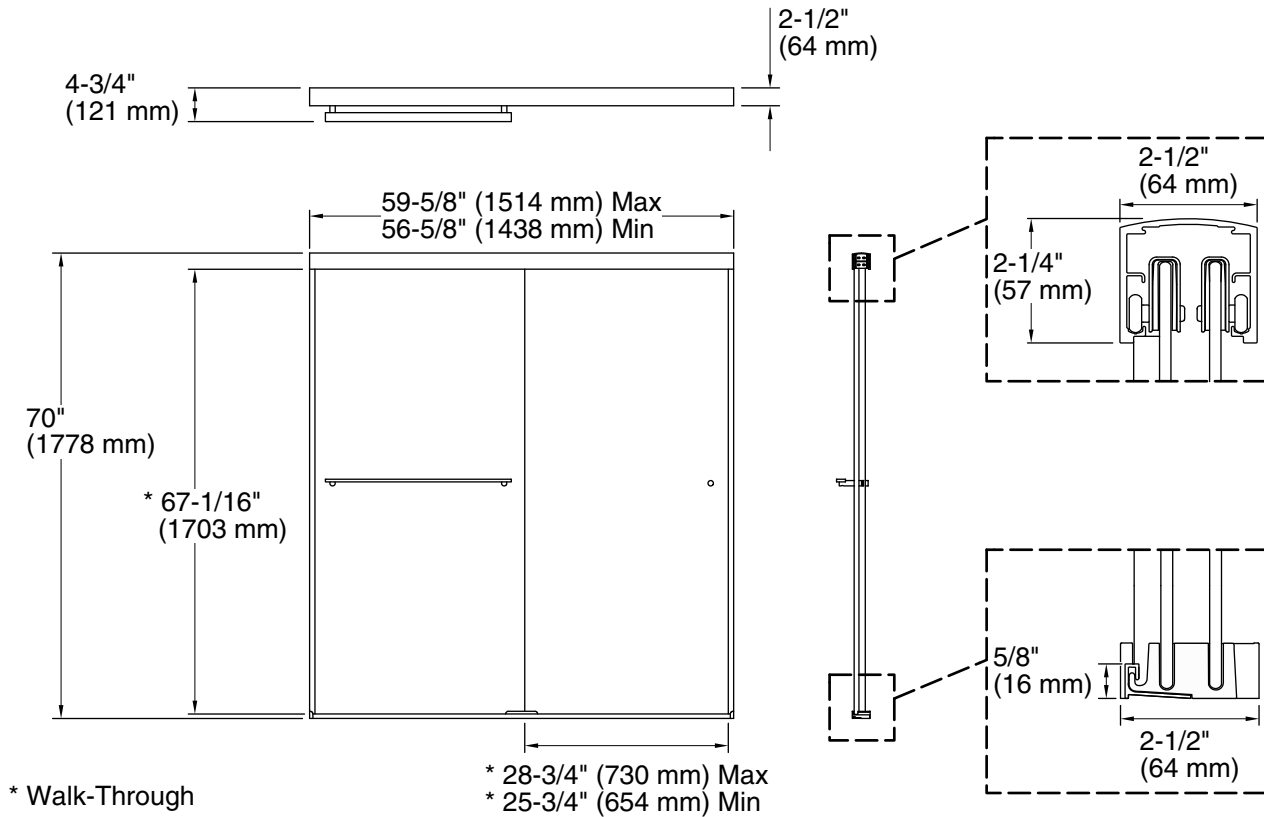

Available Glass Options

Code	Description
L	Crystal Clear

Technical Information

All product dimensions are nominal.

Installation type: For shower base installation

Opening style: Sliding/Bypass

Opening Width - Min: 56-5/8" (1438 mm)

Opening Width - Max: 59-5/8" (1514 mm)

Walk-through - Min: 25-3/4" (654 mm)

Walk-through - Max: 28-3/4" (730 mm)

Base-To-Wall Radius 3/8" (10 mm)

– Max:

Glass thickness: 1/4" (6 mm)

Glass coating: CleanCoat®

Notes

Install this product according to the installation guide.

Wall jambs are made of clear plastic and may not cover existing shower door holes.

NOTICE: The vertical opening should be a minimum of 72-1/2" (1842 mm) to allow clearance for installing the top track over the wall jambs.