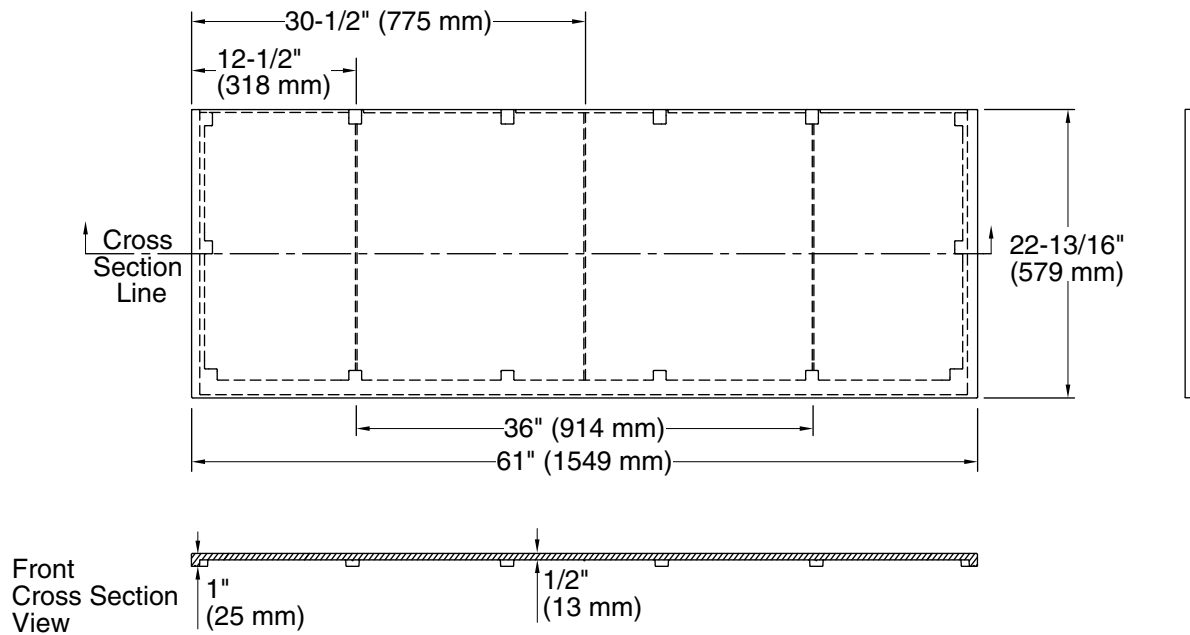

Solid/Expressions™

Bathroom Vanity Top
K-5441

Features

- Pairs with KOHLER drop-in and above-counter bathroom sinks
- Pilot holes for 4" (102 mm) centerset, 8" (203 mm) widespread, or single-hole faucet installation
- Coordinates with the industry-standard 60" (1524 mm) KOHLER vanities
- Field trimmable for alcove and corner installations
- Optional side and backsplashes available (sold separately)

Material

- Solid surface

Installation

- Vanity top
- Accommodates single, 4" centerset, and 8" widespread faucet configurations

Codes/Standards

None Applicable

KOHLER® One-Year Limited Warranty

See website for detailed warranty information.

Available Colors/Finishes

Color tiles intended for reference only.

Color	Code	Description
-------	------	-------------

	S33	White Expressions
---	-----	-------------------

Technical Information

All product dimensions are nominal.