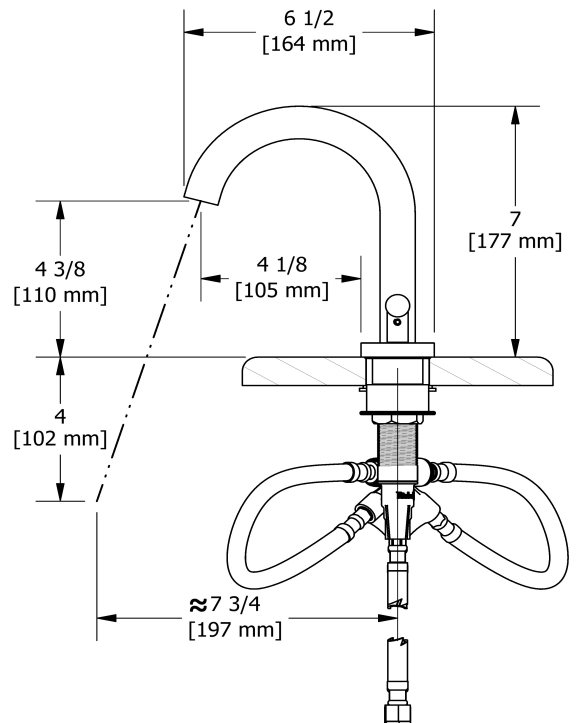

Certifications

- CSA B125.1
- NSF/ANSI standard 61 and 372
- ASME A112.18.1
- CMR248 Approval
- ADA