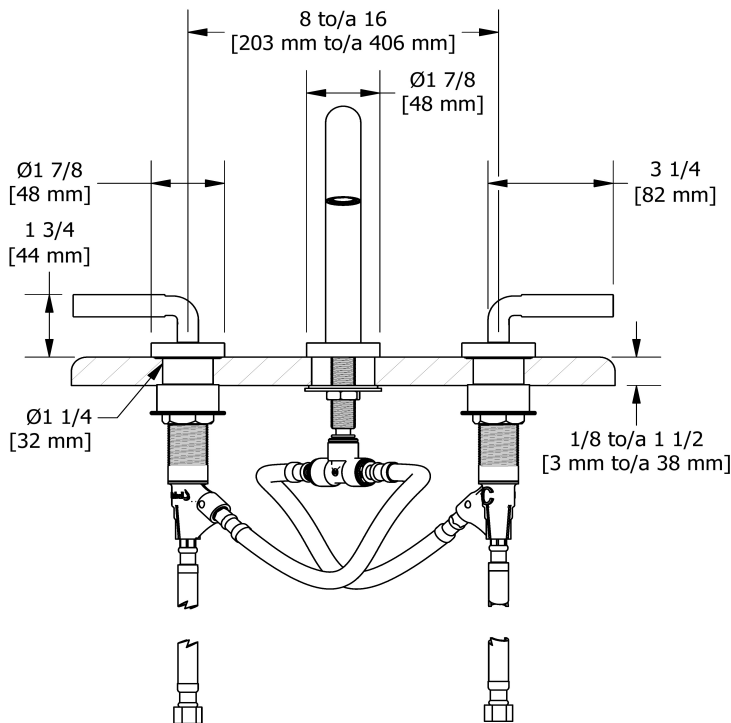

Certifications

- CSA B125.1
- NSF/ANSI standard 61 and 372
- ASME A112.18.1
- CMR248 Approval
- ADA