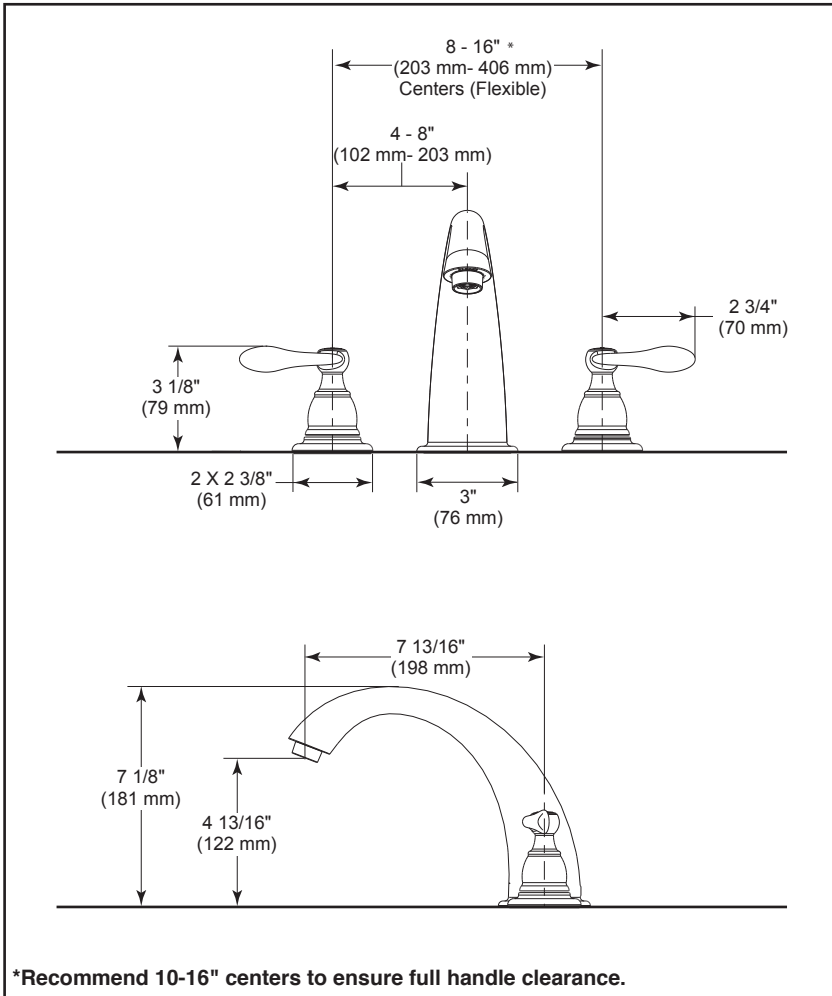

▲ Designate proper finish suffix

ROMAN TUB/WHIRLPOOL FAUCET TRIM

- Windemere® Collection
- Three Hole Installation

STANDARD SPECIFICATIONS:

- Trim only for two handle Roman Tub faucet for concealed mounting
- Temperature and volume controlled with handles.
- Rough-In kit must also be ordered to complete installation -R2700 or R2707 for three hole -RP23601 for three hole 10" fixed installation
  There are separate specification sheets on each rough-in kit if more details are required

WARRANTY

- Lifetime limited warranty on parts (other than electronic parts and batteries) and finishes: or, for commercial users, for 5 years from date of purchase.
- 5 year limited warranty on electronic parts (other than batteries); or, for commercial users, for 1 year from the date of purchase. No warranty is provided on batteries.

COMPLIES WITH:

- ASME A112.18.1 / CSA B125.1

Indicates compliance to ICC / ANSI A117.1

55 E. 111th Street, Indianapolis, Indiana 46280
350 South Edgeware Road, St. Thomas, ON N5P 4L1
© 2015 Masco Corporation of Indiana

Delta reserves the right (1) to make changes in specifications and materials, and (2) to change or discontinue models, both without notice or obligation. Dimensions are for reference only. See full-line price book or www.deltafaucet.com for finish options and product availability.