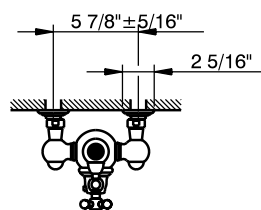

EXPOSED WALL MOUNTED DUAL CONTROL THERMOSTATIC SHOWER MIXER

ROHL Country Bath Arcana

- **AC407L** (Ornate Metal Levers)
- **AC407LM** (Classic Metal Levers)
- **AC407OP** (Ornate Porcelain Levers)
- **AC407X** (Cross Handles)

FEATURES

- Riser, diverter, handshower and showerhead included
- Exposed thermostatic valve with volume control
- Includes single function handshower with sliding parking bracket and 8 9/32" diameter single function showerhead with swivel connection
- 19 11/16" reach shower arm
- Inlets 5 7/8 +/- 5/16" center-to-center
- Inlets 3/4" female
- Integrated service stops
- Flow rate 2 GPM @ 60 PSI for handshower and showerhead
- Cross handle only available on temperature control for AC407X

COLORS/FINISHES

- Polished Chrome
- Polished Nickel
- Satin Nickel
- Tuscan Brass
- Inca Brass

WARRANTY

- Limited Lifetime*
- *No warranty on Tuscan Brass finish