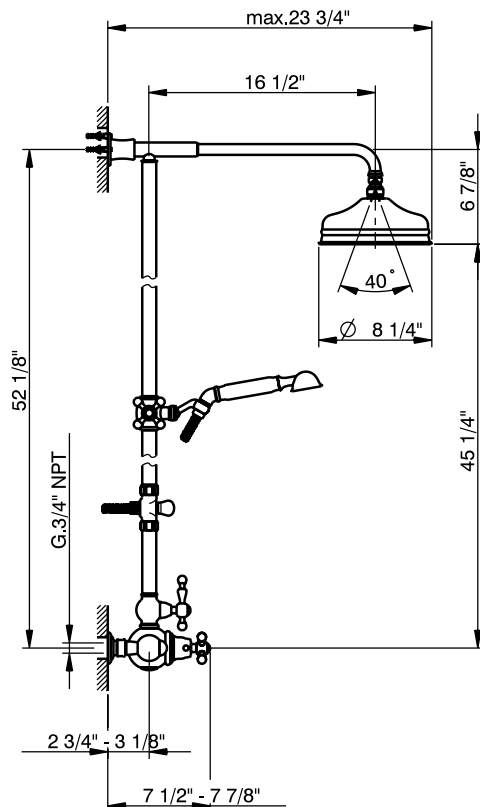

EXPOSED WALL MOUNTED DUAL CONTROL THERMOSTATIC SHOWER MIXER

ROHL Country Bath Arcana

- **AC407L** (Ornate Metal Levers)
- **AC407LM** (Classic Metal Levers)
- **AC407OP** (Ornate Porcelain Levers)
- **AC407X** (Cross Handles)

FEATURES

- Riser, diverter, handshower and showerhead included
- Exposed thermostatic valve with volume control
- Includes single function handshower with sliding parking bracket and 8 9/32" diameter single function showerhead with swivel connection
- 19 11/16" reach shower arm
- Inlets 5 7/8 +/- 5/16" center-to-center
- Inlets 3/4" female
- Integrated service stops
- Flow rate 2 GPM @ 60 PSI for handshower and showerhead
- Cross handle only available on temperature control for AC407X

COLORS/FINISHES

- Polished Chrome
- Polished Nickel
- Satin Nickel
- Tuscan Brass
- Inca Brass

WARRANTY

- Limited Lifetime*
- *No warranty on Tuscan Brass finish