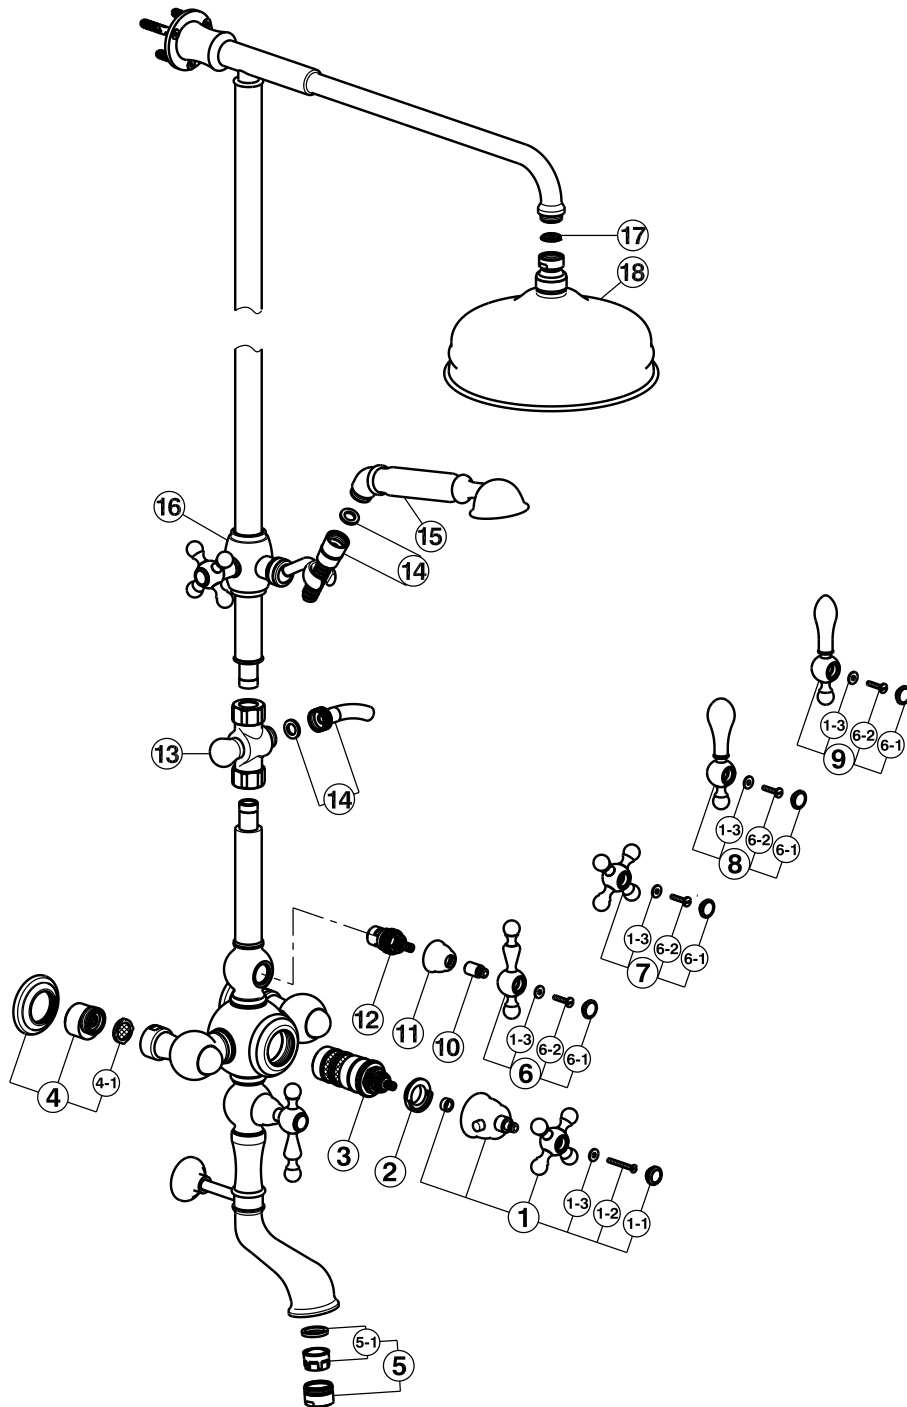

### FEATURES

- Riser, diverter, handshower and showerhead included
- Exposed thermostatic valve with volume control
- Includes single function handshower with sliding parking bracket and 8 9/32" diameter single function showerhead with swivel connection
- 19 11/16" reach shower arm
- Inlets 5 7/8 +/- 5/16" center-to-center
- Inlets 3/4" female
- Integrated service stops
- Flow rate 2 GPM @ 60 PSI for handshower and showerhead
- Cross handle only available on temperature control for AC407X

## SPARE PARTS

### SPARE PARTS

1	Handle - temperature set-up	ZZ 95890 0
1-1	Cap for handle	ZZ 95891 0
1-2	Screw M4x35	ZZ 95892 0
1-3	Ring 12x4.3x1	ZZ 92673 0
2	Temperature control device	ZZ 95893 0
3	Thermostatic cartridge	ZZ 95894 0
4	Connectors with escutcheon and gaskets	ZZ 95895 0
4-1	Gasket	ZZ 95896 0
5	Mousseur M28x1 IC	ZZ 92837 0
5-1	Mousseur cartridge M28x1 IC	ZZ 92694 0
6	Lever with screw and cap "AA"	ZZ 92974 0
6-1	Cap for handle	ZZ 92617 0
6-2	Screw M4x20	ZZ 92650 0
7	Handle with screw and cap "AC"	ZZ 93701 0
8	Lever with screw and cap "AP"	ZZ 93704 0
9	Lever with screw and cap "AM"	ZZ 95163 0
10	Extension	ZZ 92671 0
11	Escutcheon headvalve	ZZ 92652 0
12	Ceramic headvalve	ZZ 92907 0
13	Automatic diverter	ZZ 95898 0
14	Flex L150 1/2"x1/2" conic	ZA 00901 0
15	Handshower	ZZ 93628 0
16	Sliding bracket for shower	ZZ 95899 0
17	2.5 gpm flow rate control device	ZZ 95900 0
18	Handshower	DS 01614 0