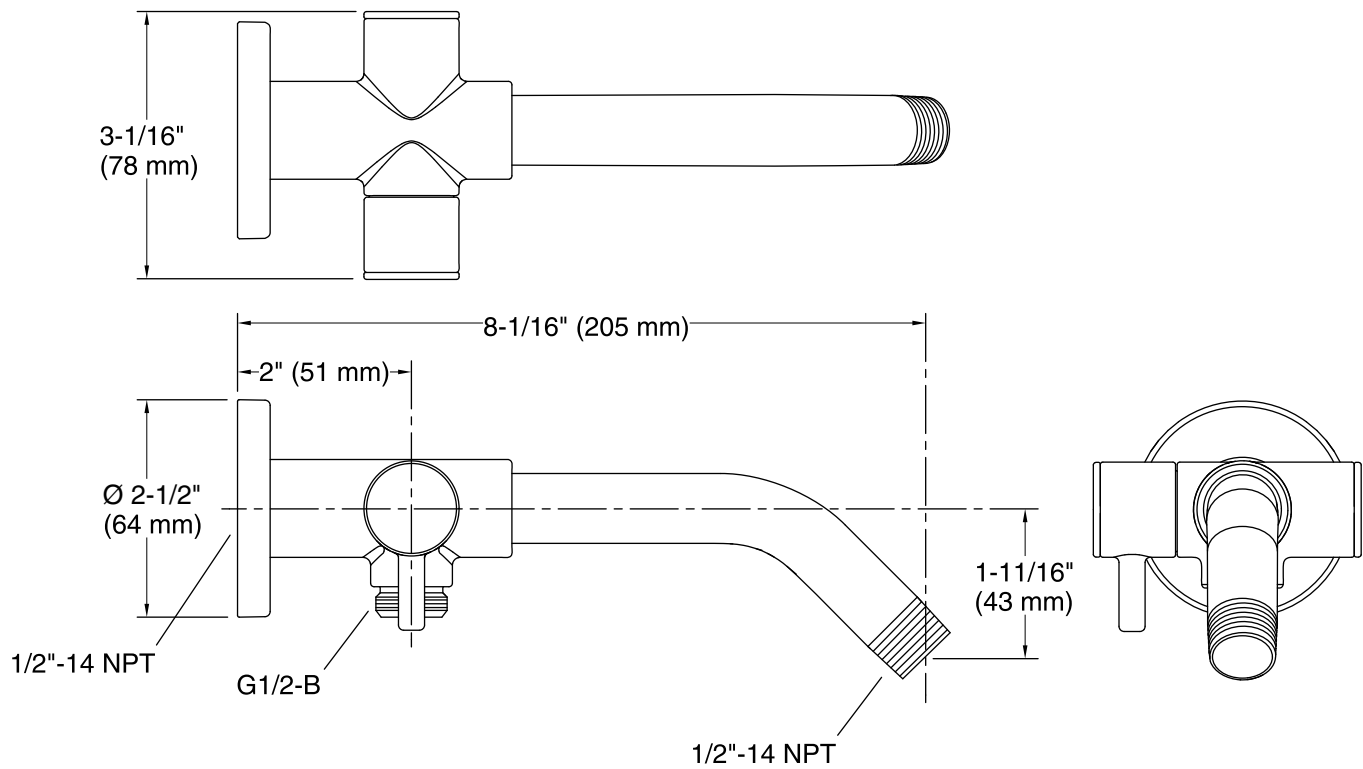

Features

- Diverter switches water between showerhead or handshower
- 1/2-inch NPT connection
- For use with KOHLER showerheads & handshowers (sold separately)
- Brass construction
- "Deck or Bath-Mount installation"
- Diverter switches water between showerhead and handshower.
- 1/2-inch NPT connection.
- Includes flange.
- K-76334 Traditional flange and K-76335 Square flange also available (sold separately).
- For use with KOHLER showerheads and handshowers (sold separately).
- Brass construction.
- KOHLER finishes resist corrosion and tarnishing.

Technical Information

All product dimensions are nominal.

Notes

Install this product according to the installation guide.