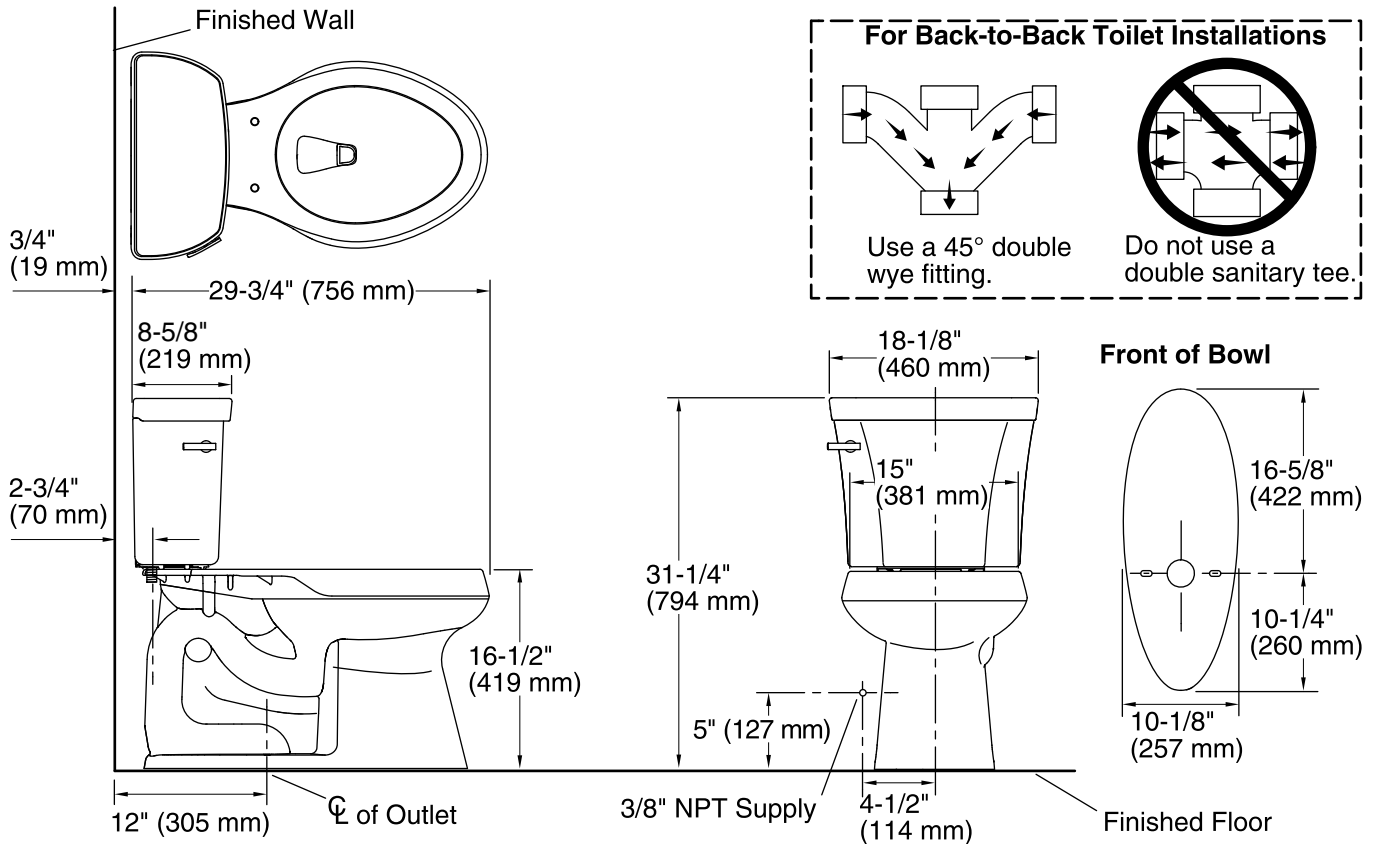

### Features

- Vitreous china.
- Comfort Height® Elongated bowl.
- Class Five® flushing system.
- Includes left-hand polished chrome trip lever.
- 1.28 gpf (4.8 lpf).
- 2-1/8" (54 mm) fully glazed trapway.
- 12" (305 mm) rough-in.
- Less seat and supply.
- 11-3/8" (289 mm) x 8" (203 mm) water area.
- 29-3/4" (756 mm) x 18" (457 mm) x 31-1/4" (794 mm).
- Floor mount / Floor outlet.
- Insuliner® tank liner included.

### Components

Product includes:

K-4467 Toilet Tank  
K-4199 Comfort Height® Elongated Bowl  
Additional included component/s: Tank cover, Trip lever, and Bolt cap accessory pack.

ADA

CSA B651

OBC

## Technical Information

All product dimensions are nominal.

Toilet type:	Two-piece, Floor-mount
Waste Outlet:	Floor
Bowl shape:	Elongated front
Flush type:	Class Five®
Trap passageway:	2-1/8" (54 mm)
Water Consumption	
Full:	1.28 gpf (4.8 lpf)
Water surface size:	11-3/8" x 8" (289 mm x 203 mm)
Rim to water surface:	5-3/8" (137 mm)
Rough-in:	12" (305 mm)
Seat-mounting holes:	5-1/2" (140 mm)