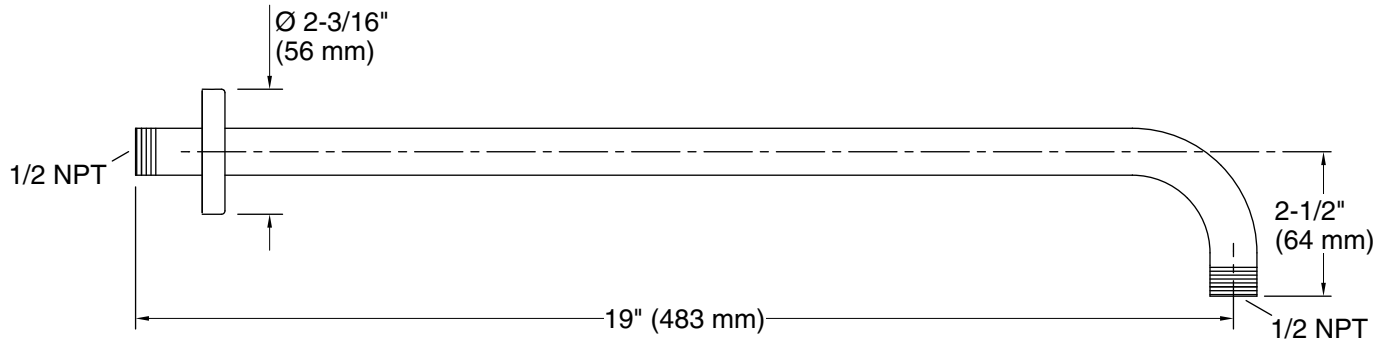

Technical Information

All product dimensions are nominal.