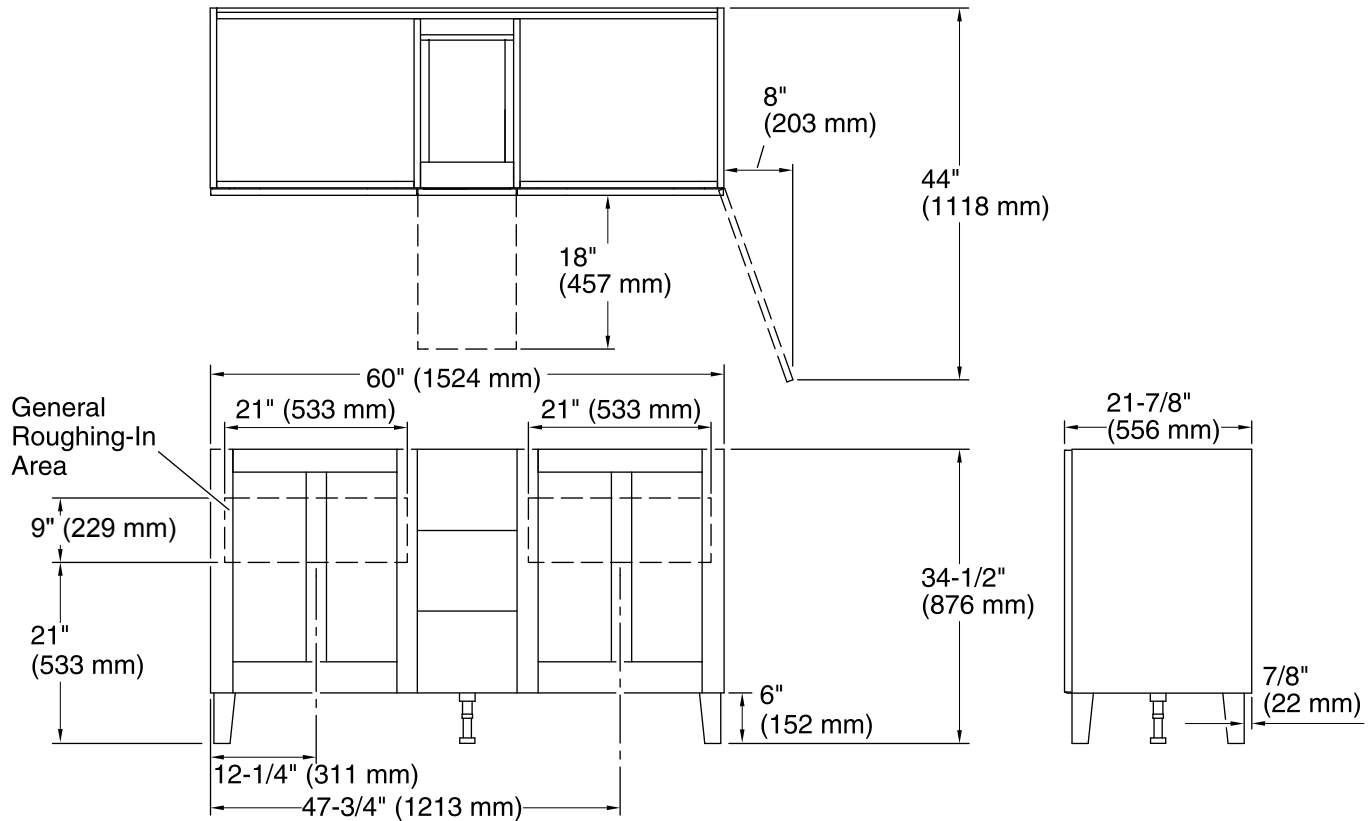

Technical Information

All product dimensions are nominal.

Vanity type: Standard

Notes

Install this product according to the installation guide.

Decorative cabinet hardware is not supplied. Refer to the KOHLER bath accessories line for recommended cabinet hardware to complement your vanity.

Select the type of fastener based upon the wall material. Two 250 lb (113.4 kg) minimum load bearing fasteners are recommended.