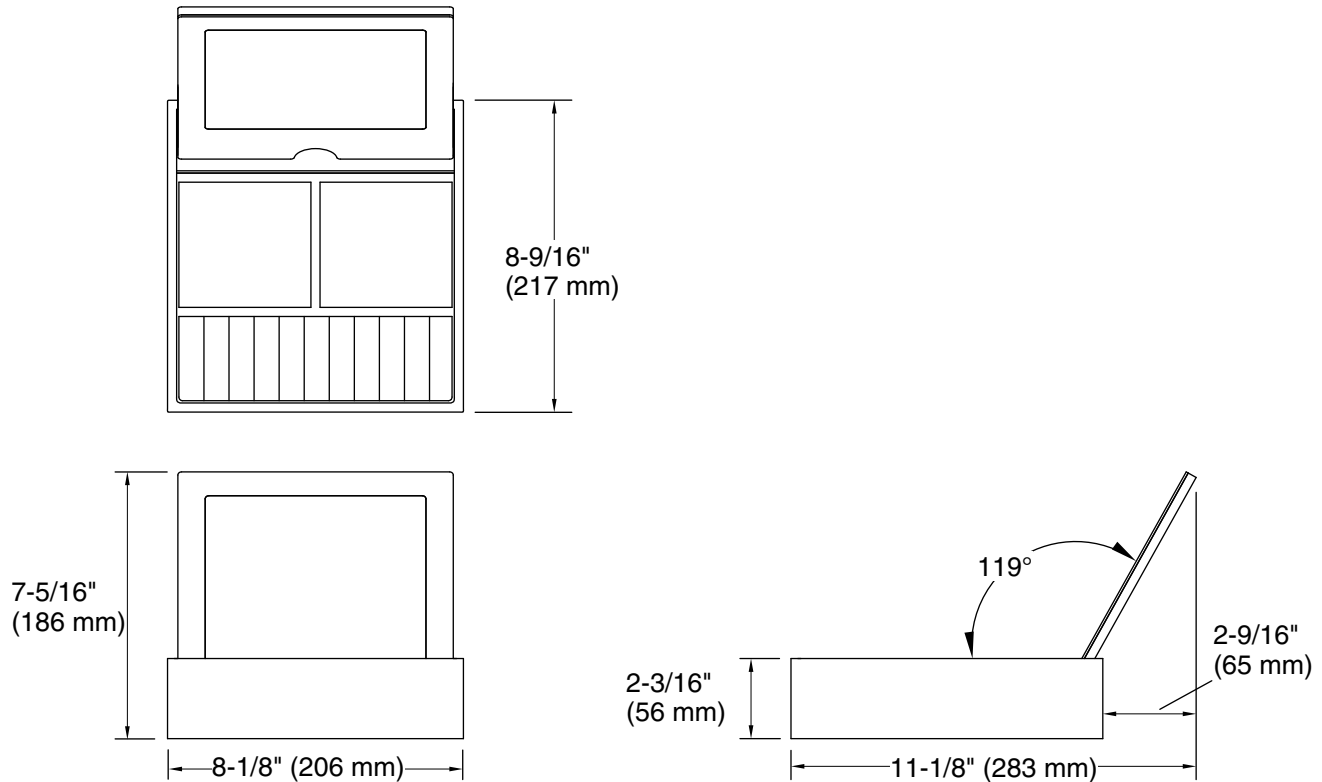

Features

- 8-1/4" x 8-3/4" x 2-1/4" (210 x 222 x 57 mm) divided organizing tray
- One 4" x 8-3/4" (102 x 222 mm) and two 4" x 4-1/4" (102 x 108 mm) sections keep jewelry organized
- For use in KOHLER cabinet drawers
- Compartmentalizes vanity drawer to maximize storage space and organize items

	1WT	Mohair Grey
---	-----	-------------

Technical Information

All product dimensions are nominal.

Material: Leather