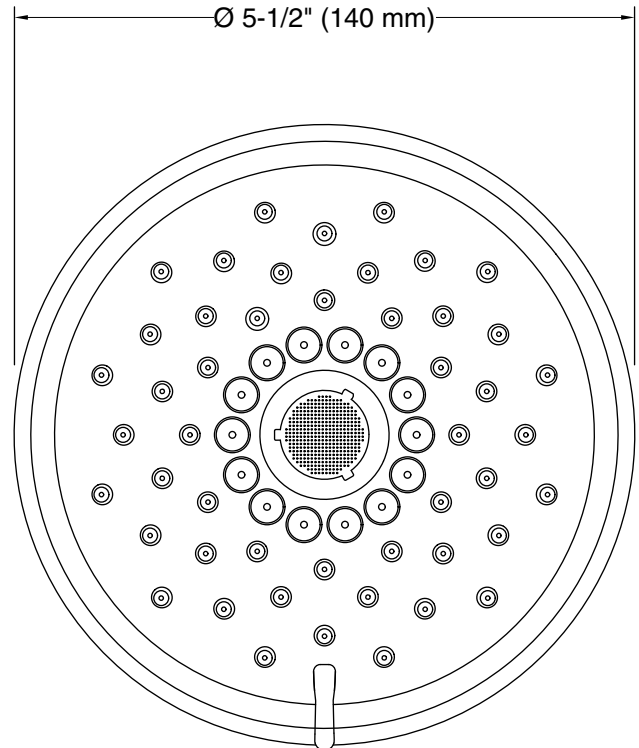

## Installation

- Shower arm and flange sold separately.
- 1/2"-14 NPT connection.
- Wall-mount.

### Technical Information

All product dimensions are nominal.