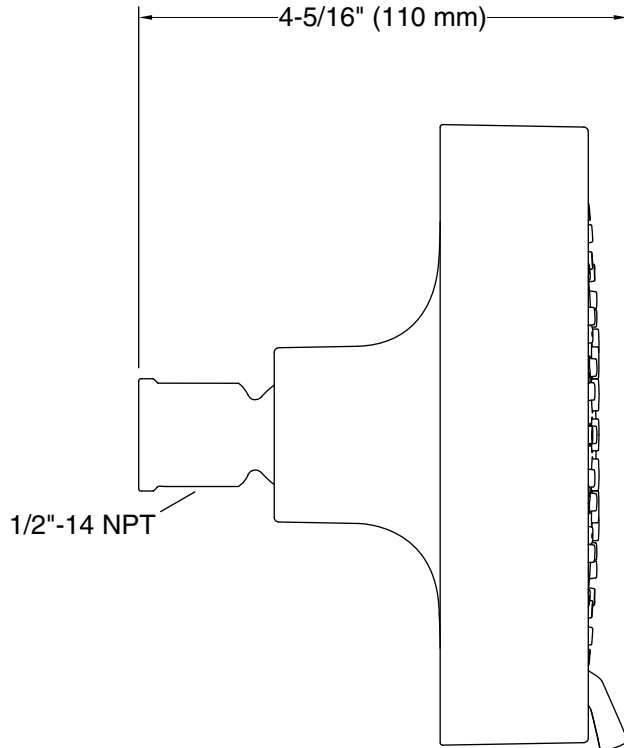

## Installation

- Shower arm and flange sold separately.
- 1/2"-14 NPT connection.
- Wall-mount.

### Technical Information

All product dimensions are nominal.