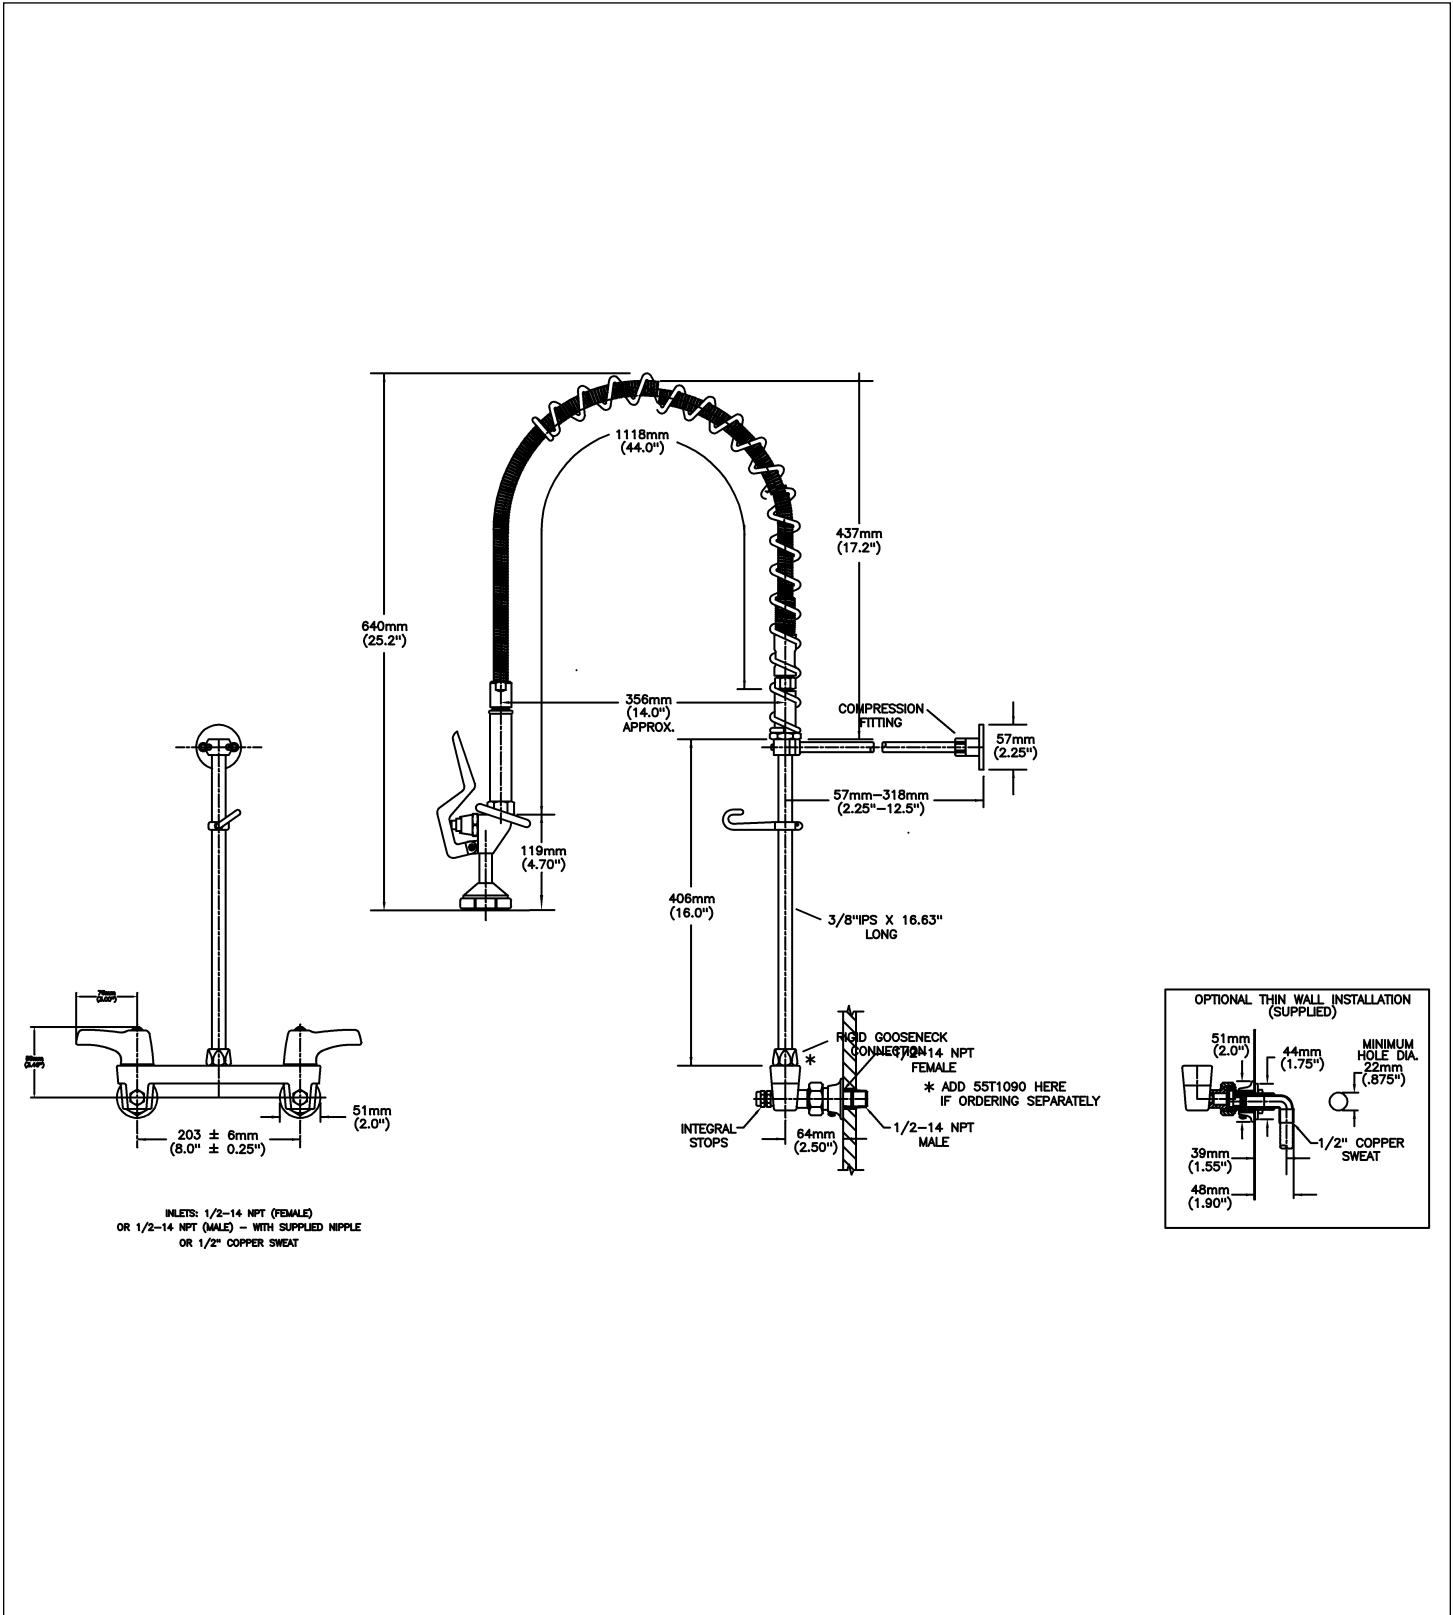

Pre-Rinse Faucets

CER-TECK® 203mm (8") Center Wallmount Base
Faucet

Model No: 55C1513

COMPLIES WITH:

- CSA certified.
- Complies to ASME A112.18.1/CSA B125.1
- For commercial use only
- Verified compliant with 0.25% weighted average Pb content regulations
- (Contact Delta Representative for State and/or Local Approvals)

NOTES:

Verified compliant with 0.25% weighted average Pb content regulations

SPECIFICATION:

- 203mm(8") center two handle WALLMOUNT pre-rinse faucet
- Cast brass body with integral check stops to prevent crossflow
- Centers adjustable from 7.75" to 8.25" unless AC option selected
- Polish chrome plated finish
- CER-TECK® ceramic structures
- Both standard 1.6 USGPM & Energy Saver 1.2 USGPM @ 60 PSI pre-rinse spray outlets included
- Handle#: 3 - 76 mm (3") Lever Blade Handles-ADA Compliant-Metal-Color indexed-Vandal Resistant screws
- Self Close Pre-Rinse Spray with spring loaded stainless steel hose w/wall bracket & spray head hook

OPERATION:

- Not Available

(Dimensional drawing on following page)

Delta reserves the right (1) to make changes to specifications and materials, and (2) to change or discontinue models, both without notice or obligation. Dimensions are for reference. Measurement may vary plus or minus 6mm(0.25"). Mounting locations are suggested only. Check with local codes for requirements in your area. This spec was produced July 24, 2018.

Delta reserves the right (1) to make changes to specifications and materials, and (2) to change or discontinue models, both without notice or obligation. Dimensions are for reference. Measurement may vary plus or minus 6mm(0.25"). Mounting locations are suggested only. Check with local codes for requirements in your area. This spec was produced July 24, 2018.