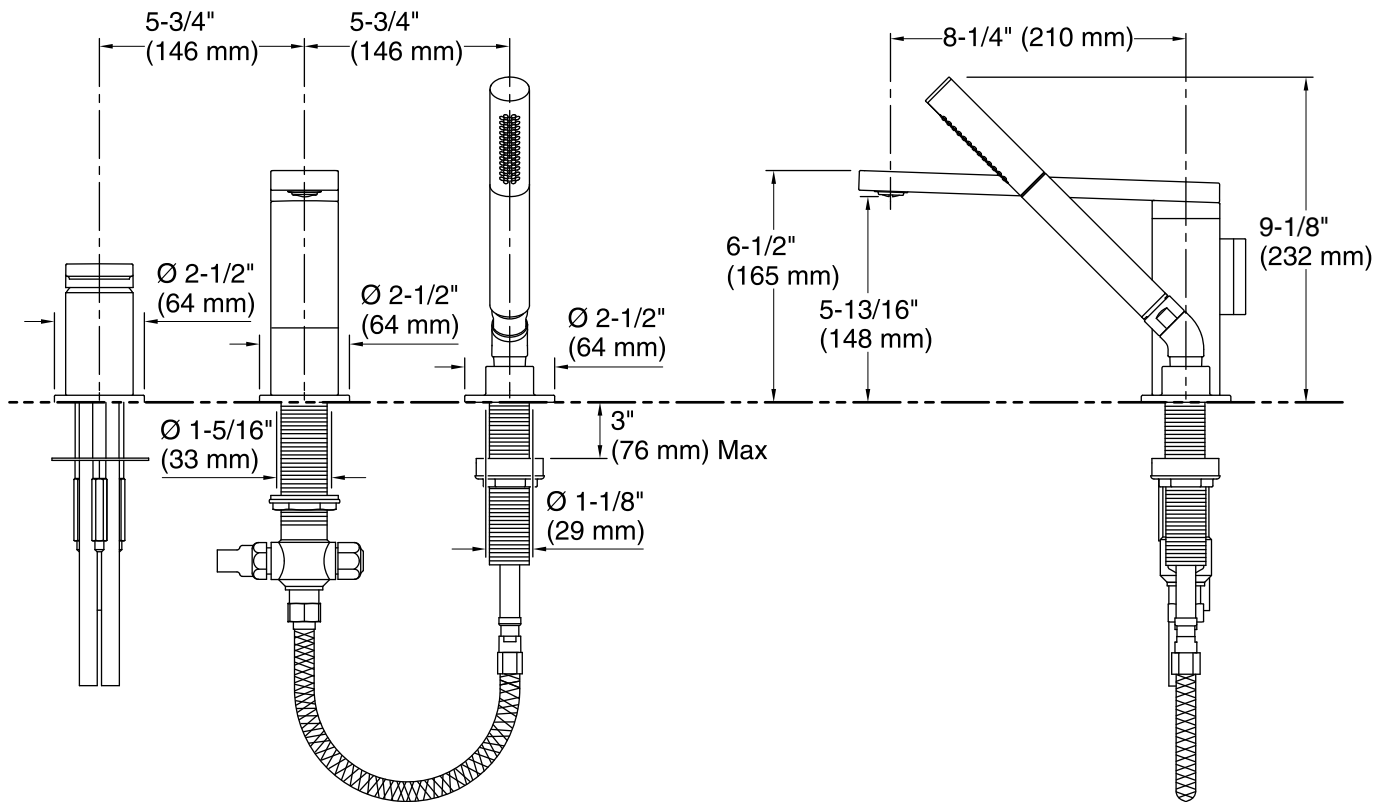

Features

- Metal construction.
- Single-function handshower with 60" (1524 mm) length hose.
- Leak-free ceramic disc valves exceed industry standards by two times for a lifetime of use.
- Temperature memory allows faucet to be turned on and off at any temperature setting.
- High-temperature limit setting for added safety.
- 8 gal/min (30.3 l/min) maximum flow rate [max at 45 psi (3.1 bar)]
- Coordinates with Composed faucets, accessories, and showering components to complete your bathroom.

Material

- Premium Metal construction
- KOHLER® finishes resist corrosion and tarnishing

Installation

- Deck or bath-mount
- 8-1/4" spout reach

Codes/Standards

ASME A112.18.1/CSA B125.1
DOE - Energy Policy Act 1992
EPA WaterSense®

Technical Information

All product dimensions are nominal.

Faucet:

Flow rate: 8 gal/min (30.3 l/min)

Pressure: 45 psi (3.1 bar)

Valve body: Machined-brass

Spout:

Spout reach: 8-1/4" (210 mm)

Handle clearance: 1-15/16" (49 mm)

Handshower:

Rated maximum flow: 2 gal/min (7.6 l/min)

Pressure: 45 psi (3.1 bar)

Notes

Install this product according to the installation guide.