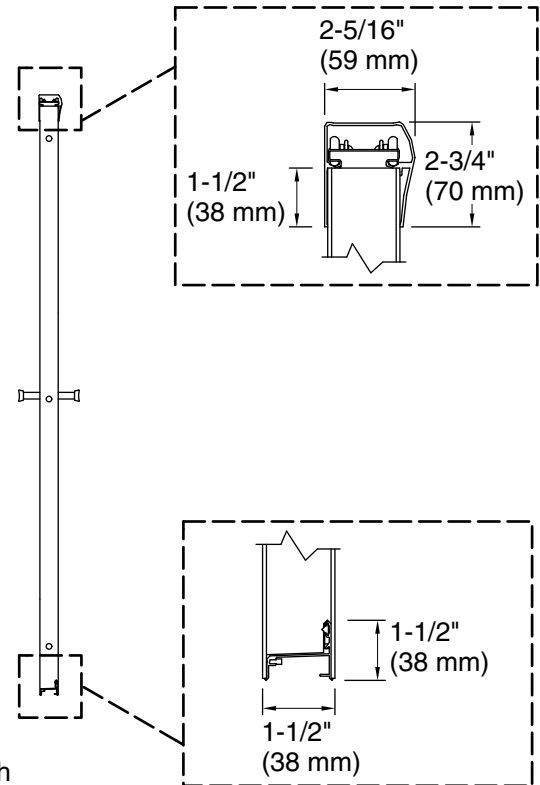

L	Crystal Clear
---	---------------

Technical Information

All product dimensions are nominal.

Installation type: For shower base installation

Opening style: Sliding/Bypass

Opening Width - Min: 42-5/8" (1083 mm)

Opening Width - Max: 47-5/8" (1210 mm)

Walk-through - Min: 18-7/8" (479 mm)

Walk-through - Max: 21-7/8" (556 mm)

Base-To-Wall Radius 5/8" (16 mm)

– Max:

Glass thickness: 1/4" (6 mm)

Glass coating: CleanCoat®

Notes

Install this product according to the installation instructions.

The vertical opening should be a minimum of 71-13/16" (1824 mm) to allow for installation clearance.