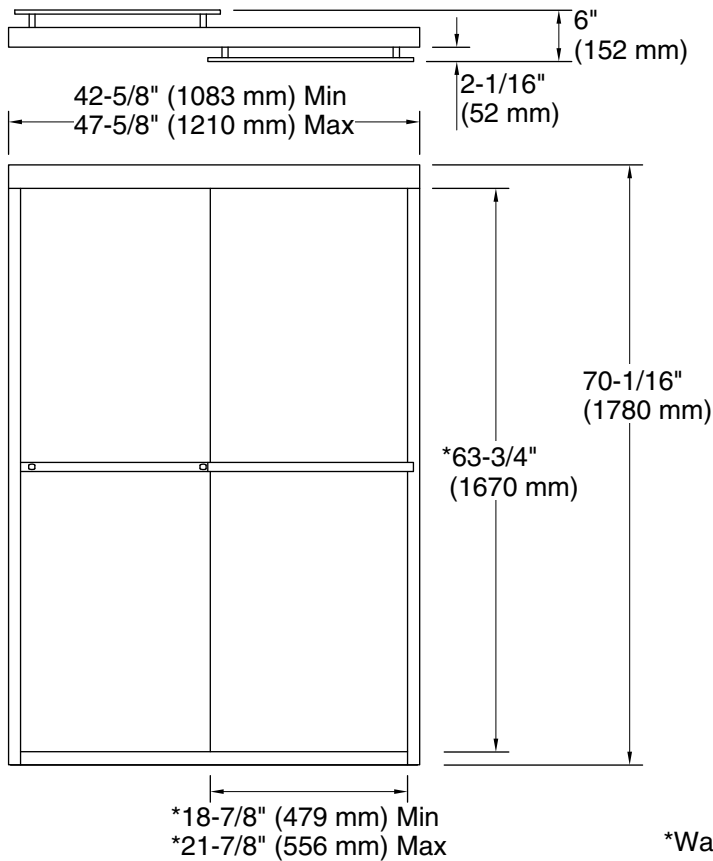

L	Crystal Clear
---	---------------

Technical Information

All product dimensions are nominal.

Installation type: For shower base installation

Opening style: Sliding/Bypass

Opening Width - Min: 42-5/8" (1083 mm)

Opening Width - Max: 47-5/8" (1210 mm)

Walk-through - Min: 18-7/8" (479 mm)

Walk-through - Max: 21-7/8" (556 mm)

Base-To-Wall Radius 5/8" (16 mm)

– Max:

Glass thickness: 1/4" (6 mm)

Glass coating: CleanCoat®

Notes

Install this product according to the installation instructions.

The vertical opening should be a minimum of 71-13/16" (1824 mm) to allow for installation clearance.