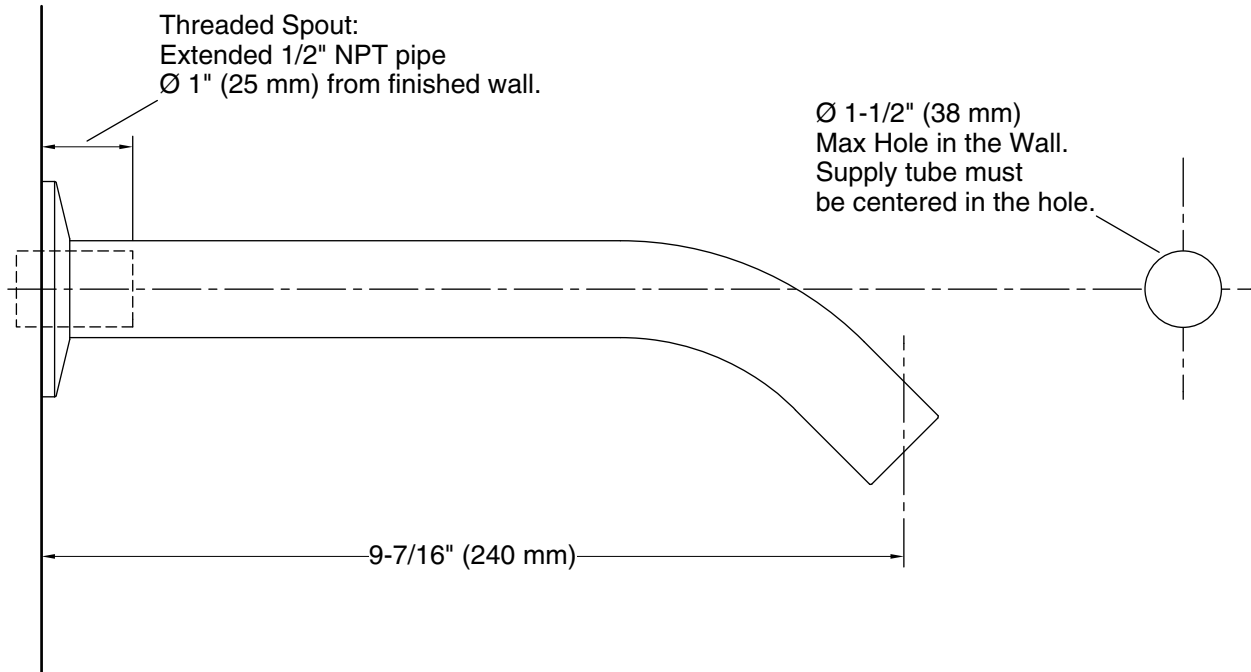

Technical Information

All product dimensions are nominal.

Drain included: No

Spout:

Spout reach: 9-7/16" (240 mm)

Notes

Install this product according to the installation instructions.