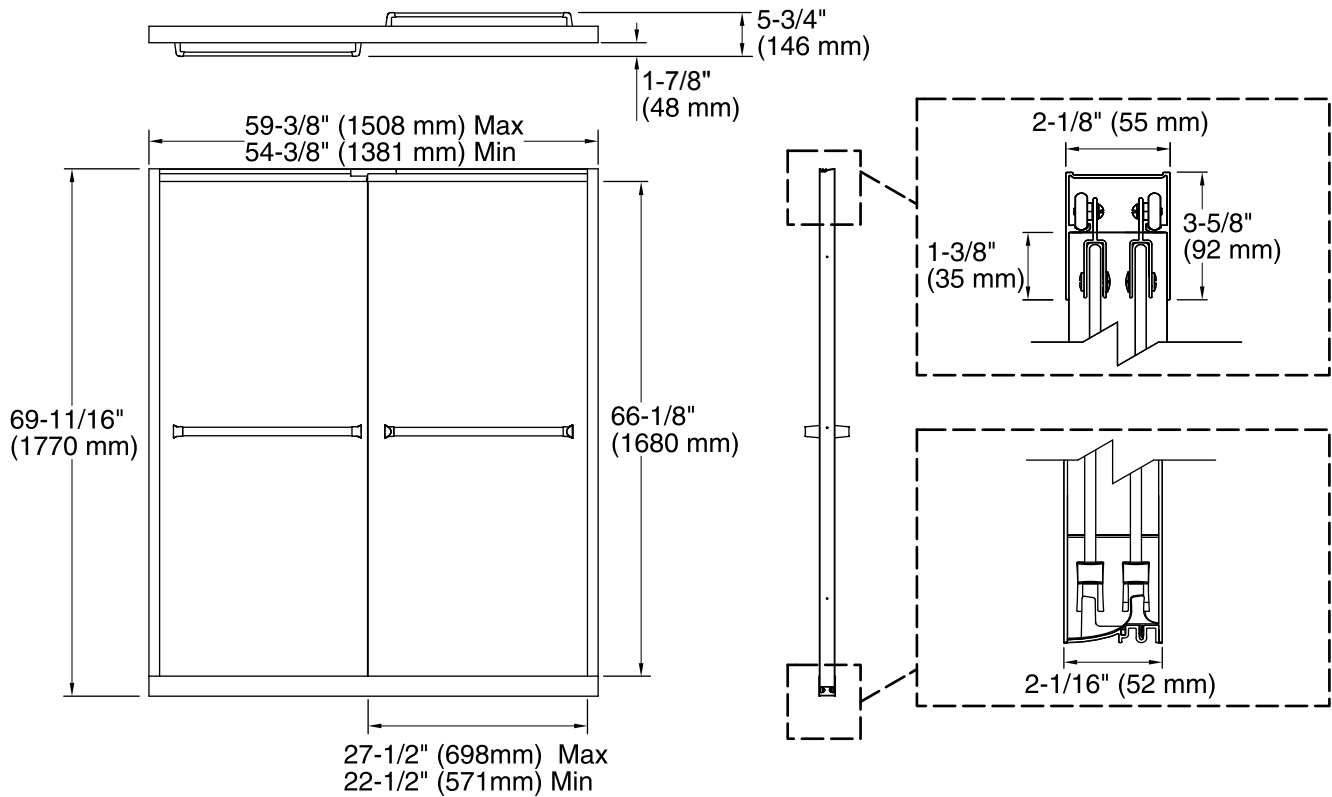

Technical Information

All product dimensions are nominal.
Installation type: For shower base installation
Opening style: Sliding/Bypass
Opening Width - Min: 54-3/8" (1381 mm)
Opening Width - Max: 59-3/8" (1508 mm)
Walk-through - Min: 22-1/2" (572 mm)
Walk-through - Max: 27-1/2" (699 mm)
Glass thickness: 1/4" (6 mm)
Glass coating: CleanCoat®

Notes

Install this product according to the installation guide.