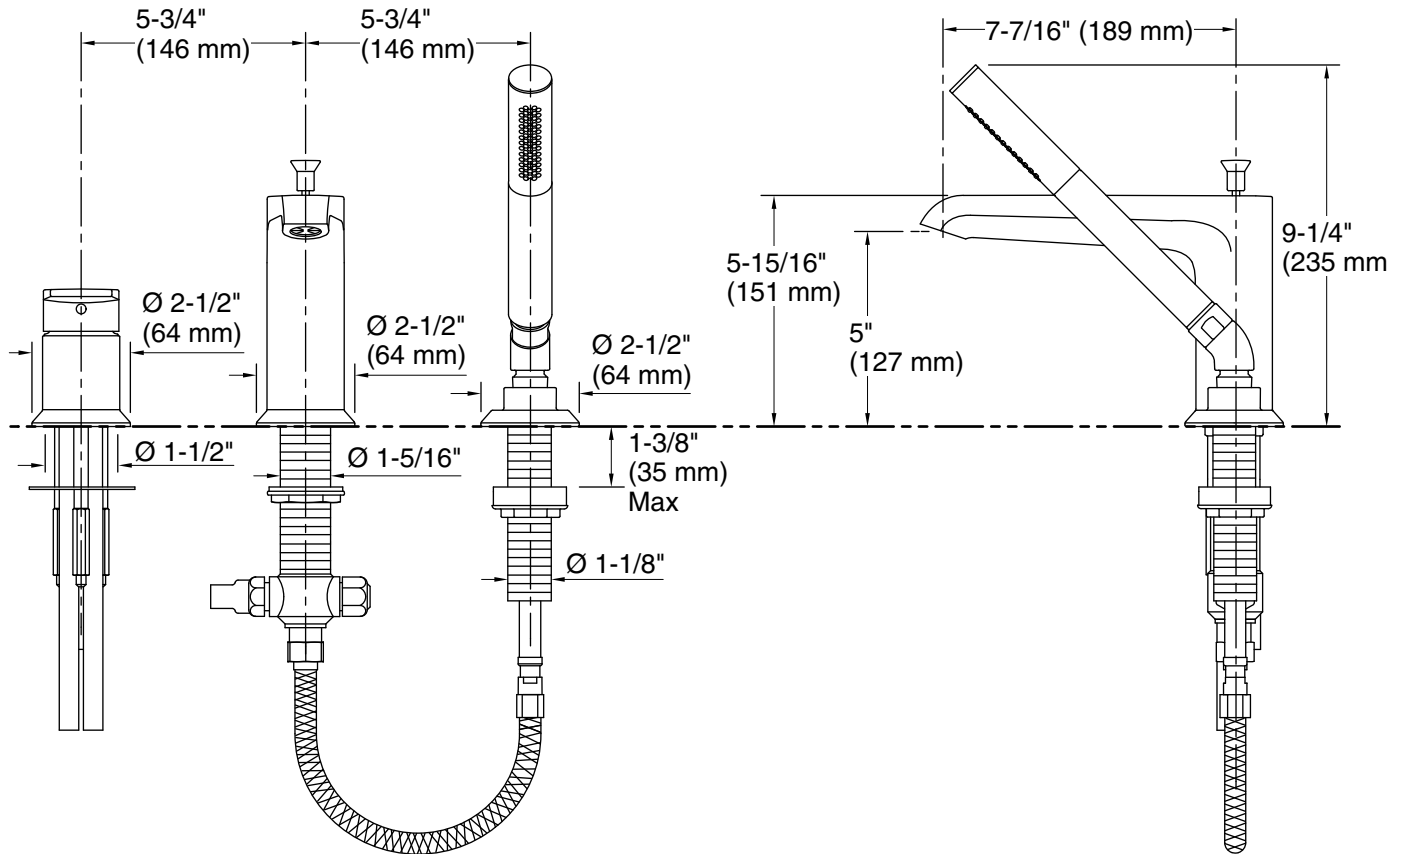

Technical Information

All product dimensions are nominal.

Faucet:

Flow rate: 11 gal/min (41.6 l/min)

Pressure: 45 psi (3.1 bar)

Drain included: No

Spout:

Spout reach: 7-7/16" (189 mm)

Handshower:

Rated maximum flow: 1.75 gal/min (6.6 l/min)

Pressure: 45 psi (3.1 bar)

Notes

Install this product according to the installation instructions.

CAUTION: Do not install the bath faucet in an area where it may inadvertently be used for support by the bather.