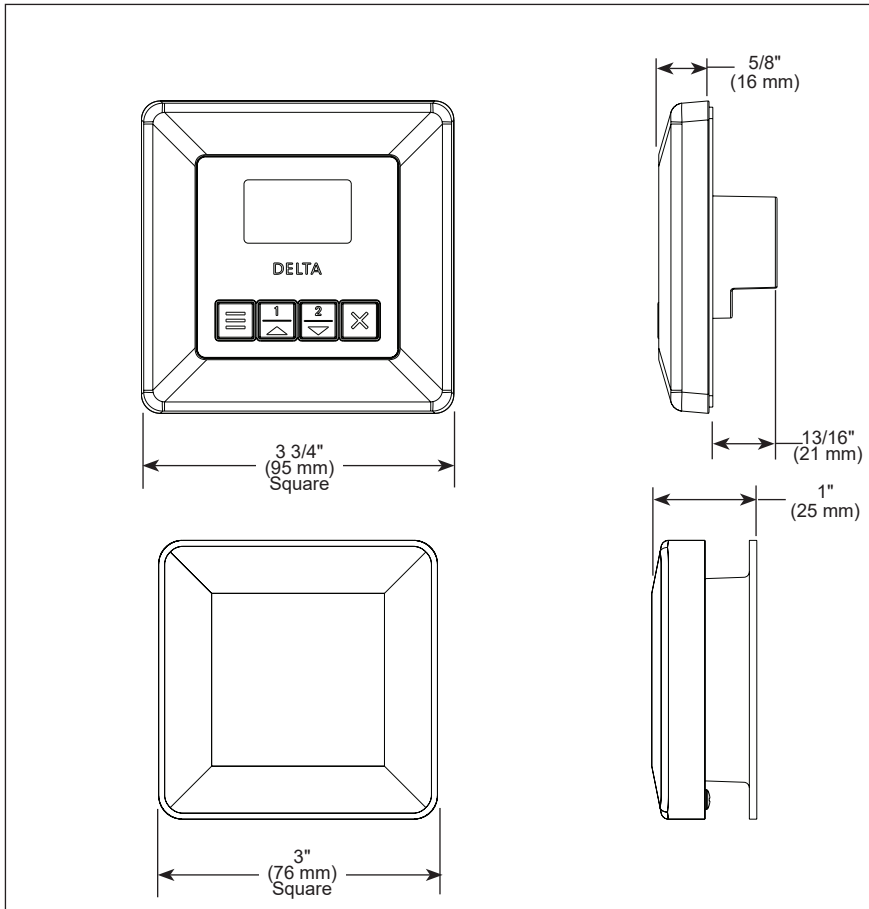

see what Delta can do^{SM}

STEAM CONTROL AND HEAD

■ Transitional Square

STEAM CONTROL FEATURES:

- Programmable time and temperature
- Temperature range 60 °F min to 125 °F max
- Time programmable up to 60 minutes
- Digital display of ambient temperature, set temperature, and elapsed time
- 2 User presets
- Patented Dual Sensor Technology: The control features dual temperature sensors that deliver extremely accurate temperature precision to smoothly regulate the steam shower environment

STEAM CONTROL STANDARD SPECIFICATIONS:

- Surface Mount - 1 1/2" hole required
- Must mount inside the steam room
- The multi-conductor cable should be run through 3/4" conduit to protect cable from damage and to facilitate easy replacement.
- Mount control near seating area and not above Steam head.
- Control should be mounted 48" above the floor
- Required Electrical Service: Low-voltage connection from 5GE-SMP series generators via multi-conductor cable (supplied with steam generator)
- Model is not compatible with 5SP-MU-3 audio accessory

STEAMHEAD STANDARD SPECIFICATIONS:

- Includes 3/4" NPT female thread for connection to steam line
- Steam line should protrude 1/4" to 1/2" from finished surface
- Steam head should be mounted 12" - 18" above the finished floor or 6" above the rim of the tub. The mounting location must also not be directly beneath the control and should be as far from the seating area as possible.
- Includes silicone cover
- Essential oil reserve on top of steam head

WARRANTY