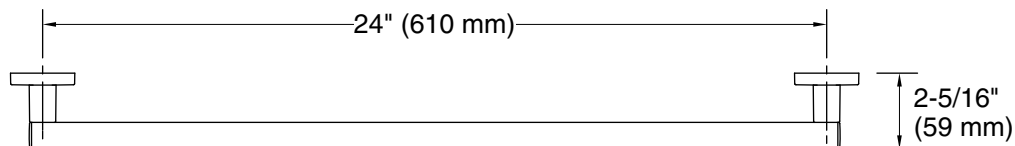

Features

- 24" (610 mm) bar.
- Provides minimum 300 lb. load capacity.

Material

- Premium metal construction for durability and reliability.
- KOHLER finishes resist corrosion and tarnishing.

Installation

Technical Information

All product dimensions are nominal.

Installation Type: Wall-mount

Material: Zinc, Stainless Steel

Notes

Install this product according to the installation instructions.

WARNING: Risk of personal injury. The wall plates on the grab bar must be mounted to a brace between the wall studs. This will ensure that the weight of the user is adequately supported.