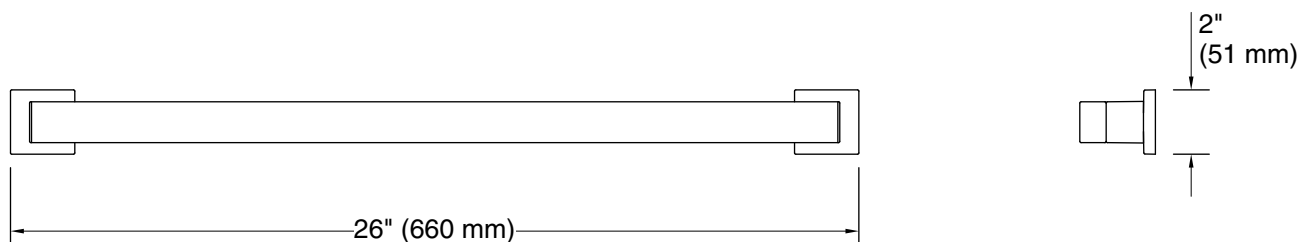

Features

- 24" (610 mm) bar.
- Provides minimum 300 lb. load capacity.

Material

- Premium metal construction for durability and reliability.
- KOHLER finishes resist corrosion and tarnishing.

Installation

- Coordinates with other products in the Square collection.
- Installation hardware and template included.

Recommended Products/Accessories

K-23729 Stainless steel cleaner

ADA

Codes/Standards

ADA
ICC/ANSI A117.1

Technical Information

All product dimensions are nominal.

Installation Type: Wall-mount

Material: Zinc, Stainless Steel

Notes

Install this product according to the installation instructions.

WARNING: Risk of personal injury. The wall plates on the grab bar must be mounted to a brace between the wall studs. This will ensure that the weight of the user is adequately supported.