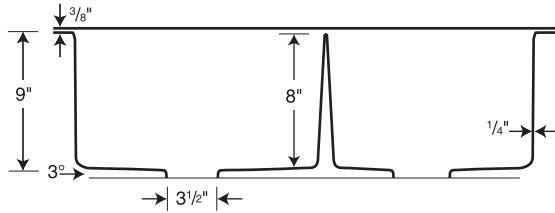

○ Drill Points ● Pre-drilled
 Capacity: 7-1/4 gallons in large (left) bowl,
 5-3/4 gallons in small (right) bowl

SPECIFICATIONS

KSDB-3322 Double Bowl

Model	Part	Nominal Dimensions	Ship Wt. Lb.	Ship FedEx	Carton Dims. In.	Cu. Ft.
KSDB-3322	KS03322DB	33" W x 22" D (838 mm x 559 mm)	33	FedEx	26 x 13 x 39	7.63