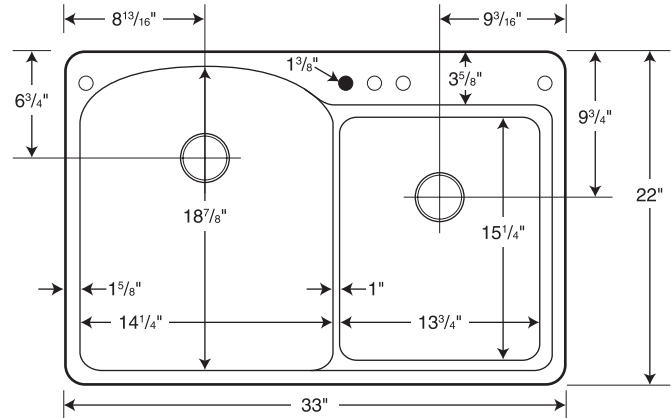

○ Drill Points ● Pre-drilled
 Capacity: 7-1/4 gallons in large (left) bowl,
 5-3/4 gallons in small (right) bowl

SPECIFICATIONS

KSDB-3322 Double Bowl

Model	Part	Nominal Dimensions	Ship Wt. Lb.	Ship FedEx	Carton Dims. In.	Cu. Ft.
KSDB-3322	KS03322DB	33" W x 22" D (838 mm x 559 mm)	33	FedEx	26 x 13 x 39	7.63