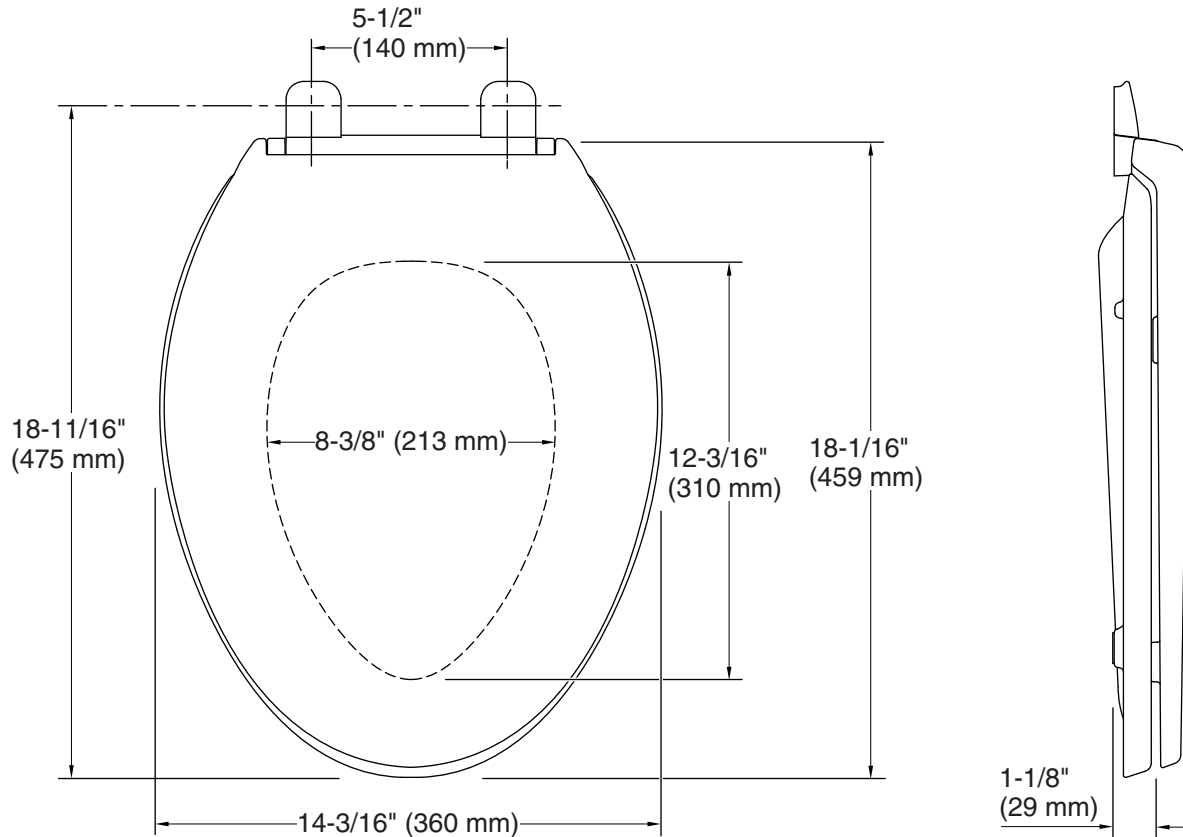

### Technical Information

All product dimensions are nominal.

Seat shape type: Elongated  
Seat front type: Closed-front  
Seat-mounting holes: 5-1/2" (140 mm)