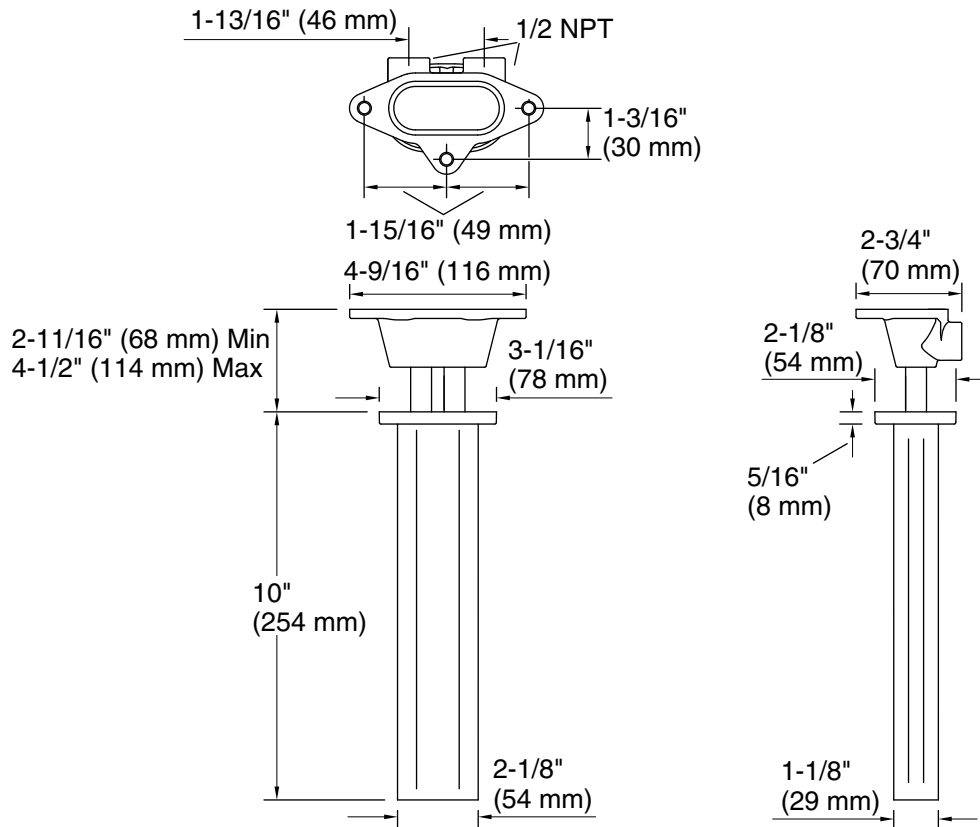

Technical Information

All product dimensions are nominal.