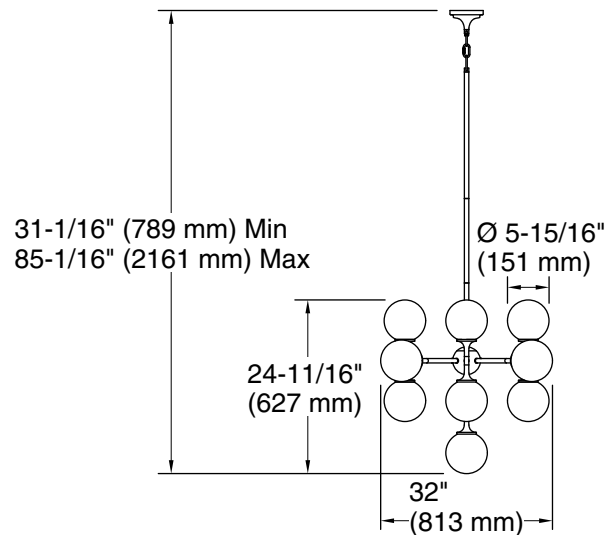

Required Electrical Service

One circuit required.

120 V, 60 Hz

Technical Information

All product dimensions are nominal.

Material: Steel, Aluminum, Zinc, Glass

Number of Lights: 13

Lighting Type: Socket-based

Socket Type: E-12 Candelabra

Number of Shades: 13

Shade Type: Glass - clear

Hanging Type: Downrod

Downrod Detail: 1 x 3" (76 mm), 1 x 6" (152 mm), 1 x 12" (305 mm), 2 x 18" (457 mm)

Height: 31-1/16" (788 mm) - 85-1/16" (2160 mm)