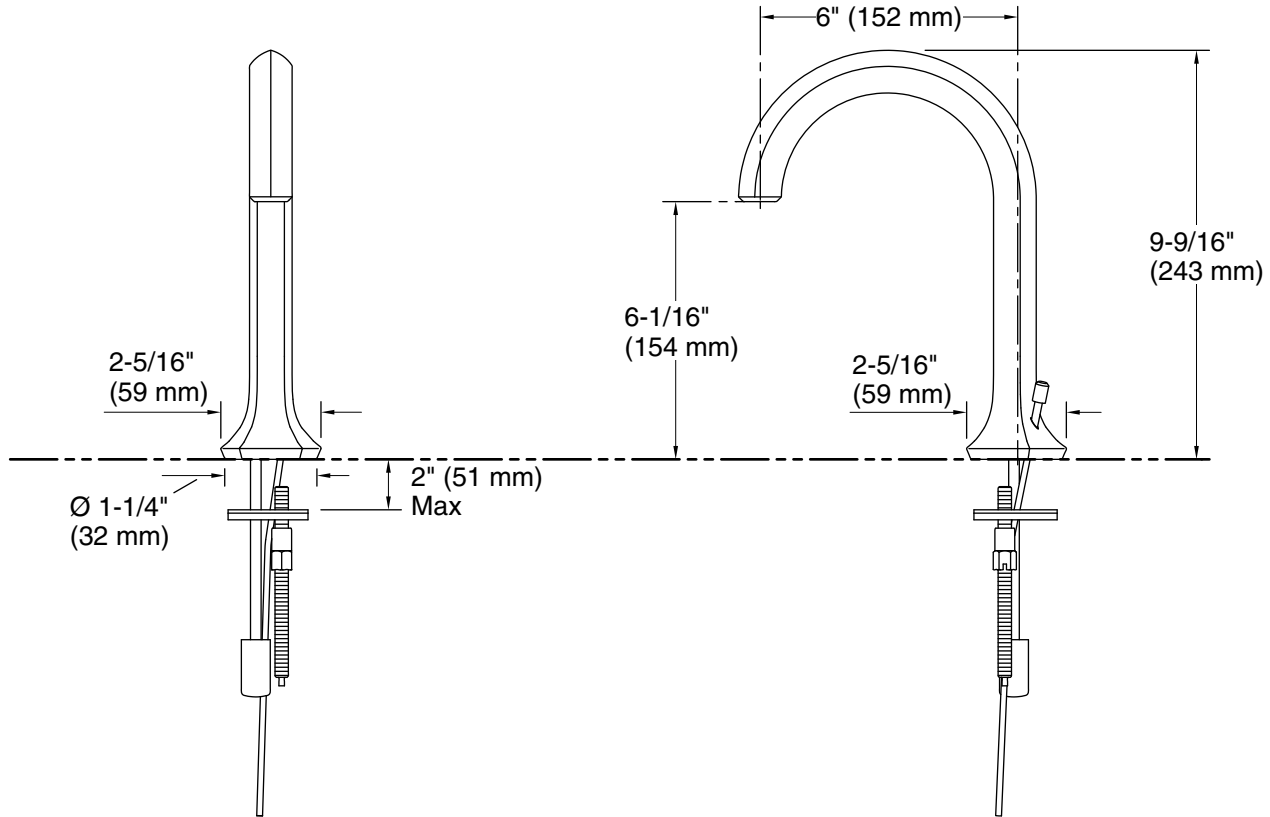

KOHLER® Faucets Bathroom sink faucet spout with Cane design, 1.2 gpm Occasion™ K-27008

Features

- 6" (152 mm) spout reach
- 1.2 gpm (4.5 lpm) maximum flow rate at 60 psi (4.14 bar)
- Laminar flow delivers a graceful stream of water
- Includes metal pop-up drain with 1-1/4" tailpiece
- Part of the Occasion bathroom faucet and accessory collection

Material

- Premium metal construction for durability and reliability
- KOHLER finishes resist corrosion and tarnishing

Installation

- For 8" - 16" (203 - 406 mm) centers
- Deck-mount

Required Products/Accessories

THE BOLD LOOK
OF **KOHLER**®

KOHLER Faucets Bathroom sink faucet spout with Cane design, 1.2 gpm

Occasion™

K-27008

Technical Information

All product dimensions are nominal.

Faucet:

Flow rate: 1.2 gal/min (4.5 l/min)

Pressure: 60 psi (4.1 bar)

Drain included: Yes

Drain with overflow: Yes

Spout:

Spout reach: 6" (152 mm)

Notes

Install this product according to the installation instructions.

1-800-4KOHLER (1-800-456-4537)