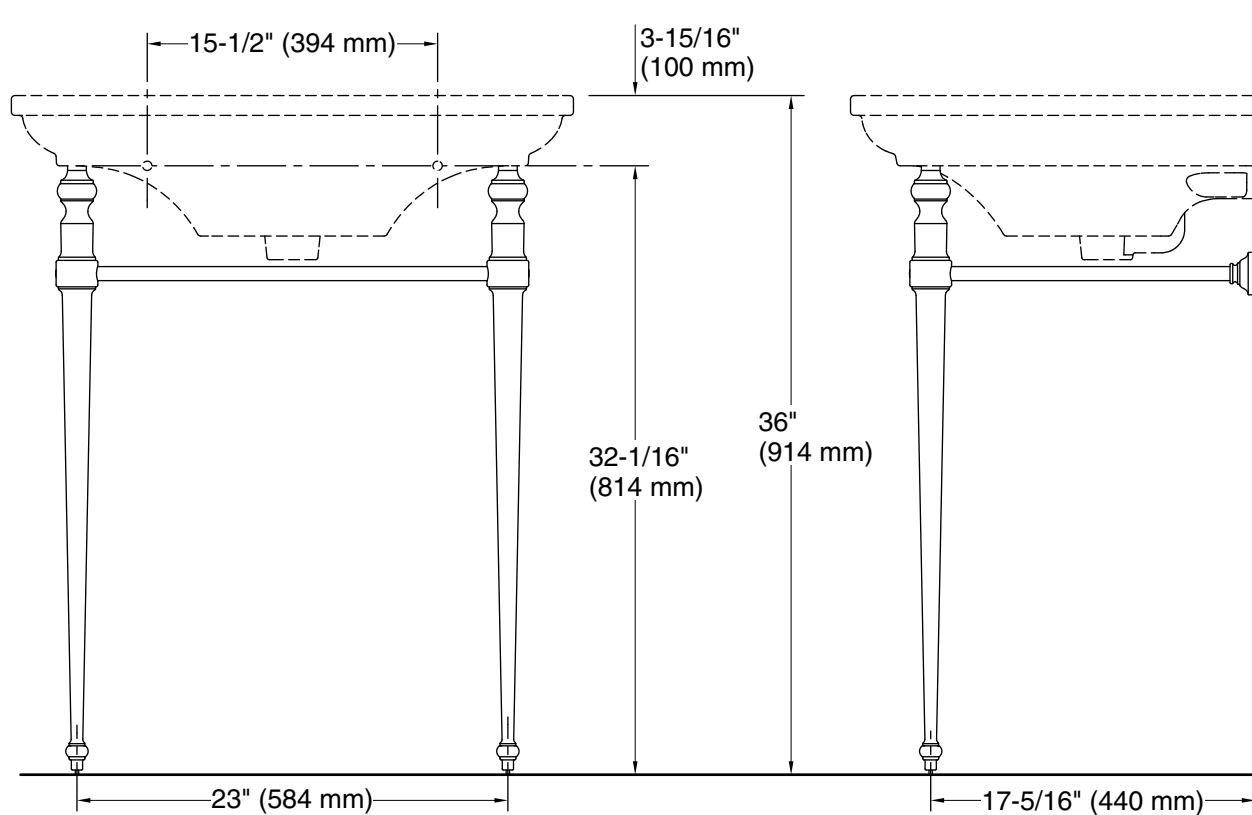

### Features

- Set of two legs.
- Combines with the K-2269 Memoirs Stately 30-inch bathroom sink basin for a complete console table solution.
- Includes a towel rail.
- Integrated leveling feature.
- Coordinates with other products in the Memoirs collection.

### Technical Information

All product dimensions are nominal.

Material: Brass