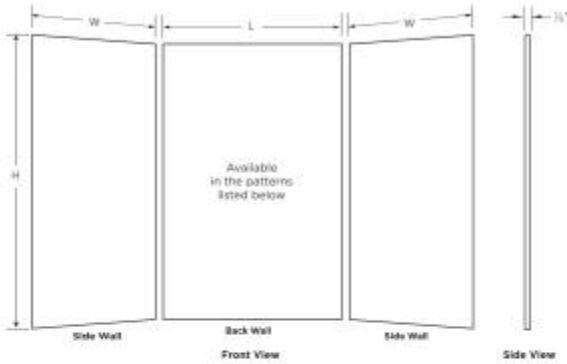

SMMK96-3462 34 x 62 x 96 Swanstone® Smooth Glue up Tub Wall Kit

Model number:

SMMK963462.221

Dimensions: 62" x 34" x 96"

Installation: Glue up

Material: Swanstone®

3 PIECE WALL KIT

Builder Specification Drawing