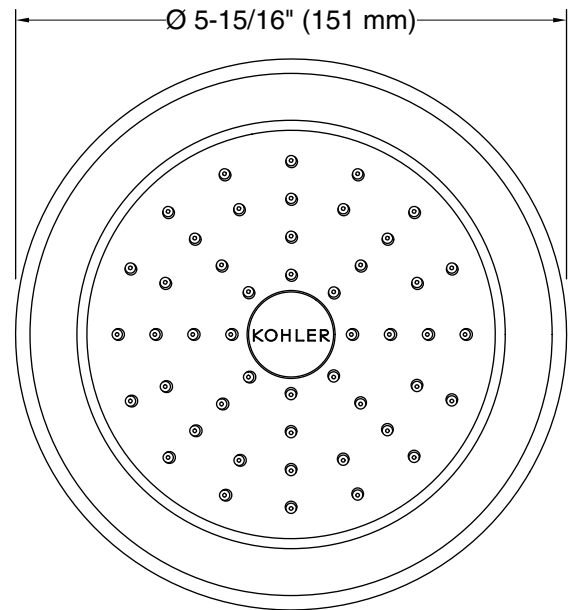

Features

- Optimized sprayface for maximum performance
- MasterClean™ sprayface features an easy-to-clean surface that withstands mineral buildup
- 1/2" NPT connection
- 5-15/16" (151 mm) diameter sprayface
- 1.75 gpm (6.6 lpm) maximum flow rate

Installation

- Shower arm and flange sold separately

Codes/Standards

ASME A112.18.1/CSA B125.1
DOE - Energy Policy Act 1992
EPA WaterSense™
California Energy Commission (CEC)

KOHLER® Faucet Lifetime Limited Warranty

Technical Information

All product dimensions are nominal.

Showerhead/Body Spray:

Rated maximum flow: 1.75 gal/min (6.6 l/min)

Pressure: 80 psi (5.5 bar)

Notes

For use with automatic compensating valves rated at 1.5 gal/min (5.7 l/min) or less.