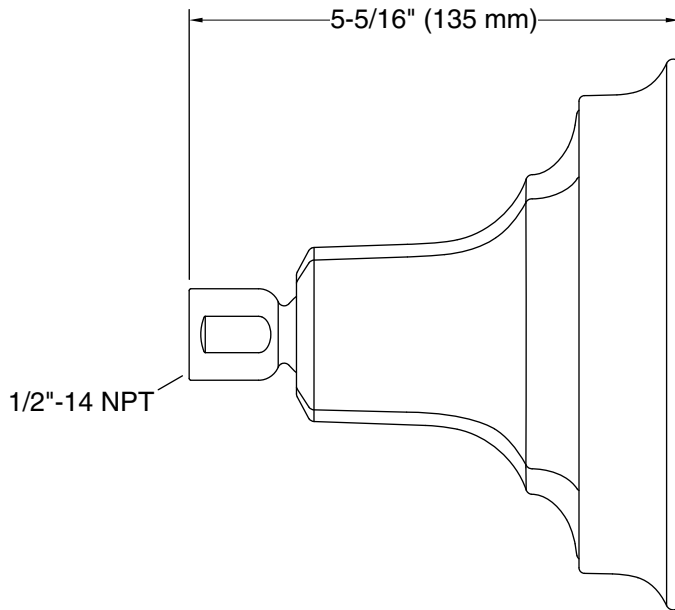

Technical Information

All product dimensions are nominal.

Showerhead/Body Spray:

Rated maximum flow: 1.75 gal/min (6.6 l/min)

Pressure: 80 psi (5.5 bar)

Notes

For use with automatic compensating valves rated at 1.5 gal/min (5.7 l/min) or less.

Install this product according to the installation instructions.