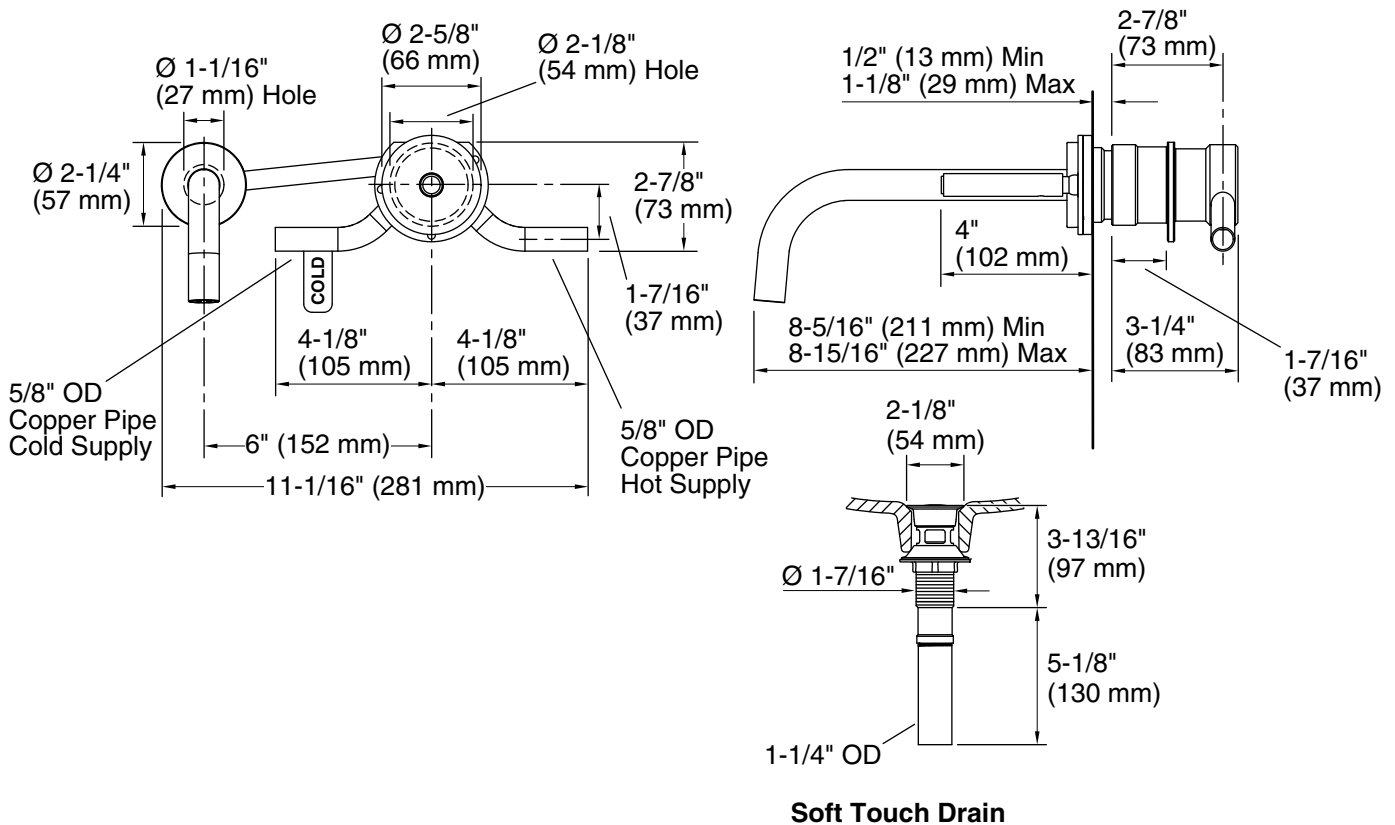

KALLISTA®

One™ Wall-Mounted Basin Set, Single Control

FEATURES

- Solid brass construction for durability and reliability
- One-piece self-contained ceramic disc valve allows both volume and temperature control
- Wall-mount installation
- 1.2 gal/min (4.5 l/min) flow rate
- Meets CalGreen requirements for bathroom sink faucets
- Complements the One collection

CODES/STANDARDS APPLICABLE

Specified model meets or exceeds the following:

- ADA
- ASME A112.18.1/CSA B125.1
- ICC/ANSI A117.1
- NSF 61
- EPA WaterSense®

P24412

SPECIFIED MODEL

Model	Description	Finishes				
P24412-00	One Wall-Mounted Basin Set	<input type="checkbox"/> CP Polished Chrome	<input type="checkbox"/> AD Nickel Silver	<input type="checkbox"/> AG Brushed Nickel	<input type="checkbox"/> GN Gunmetal	<input type="checkbox"/> ULB Unlacquered Brass