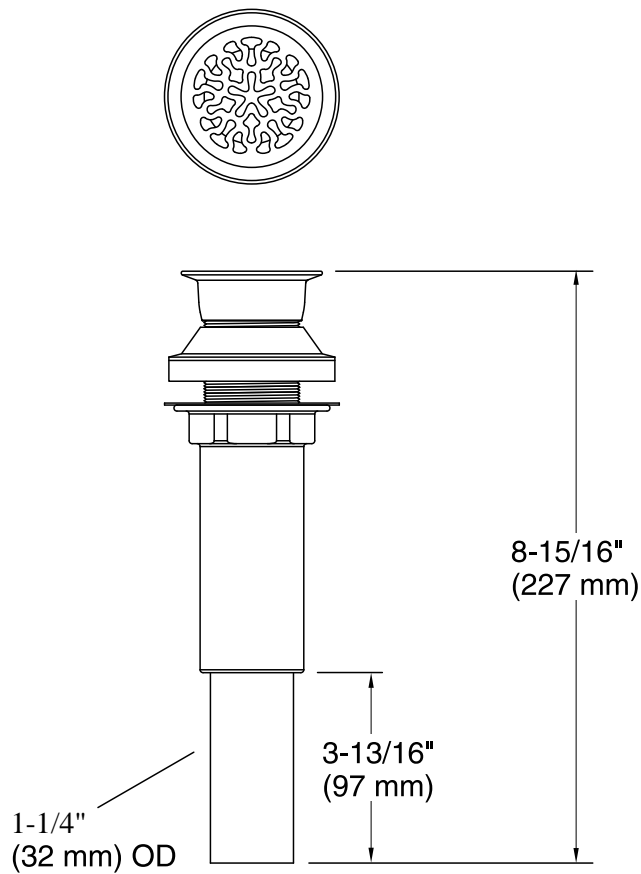

### Features

- 1-1/4" (32 mm) connection.
- Without overflow.
- Decorative trim cap designs.
- Snowflake design.

### Technical Information

All product dimensions are nominal.