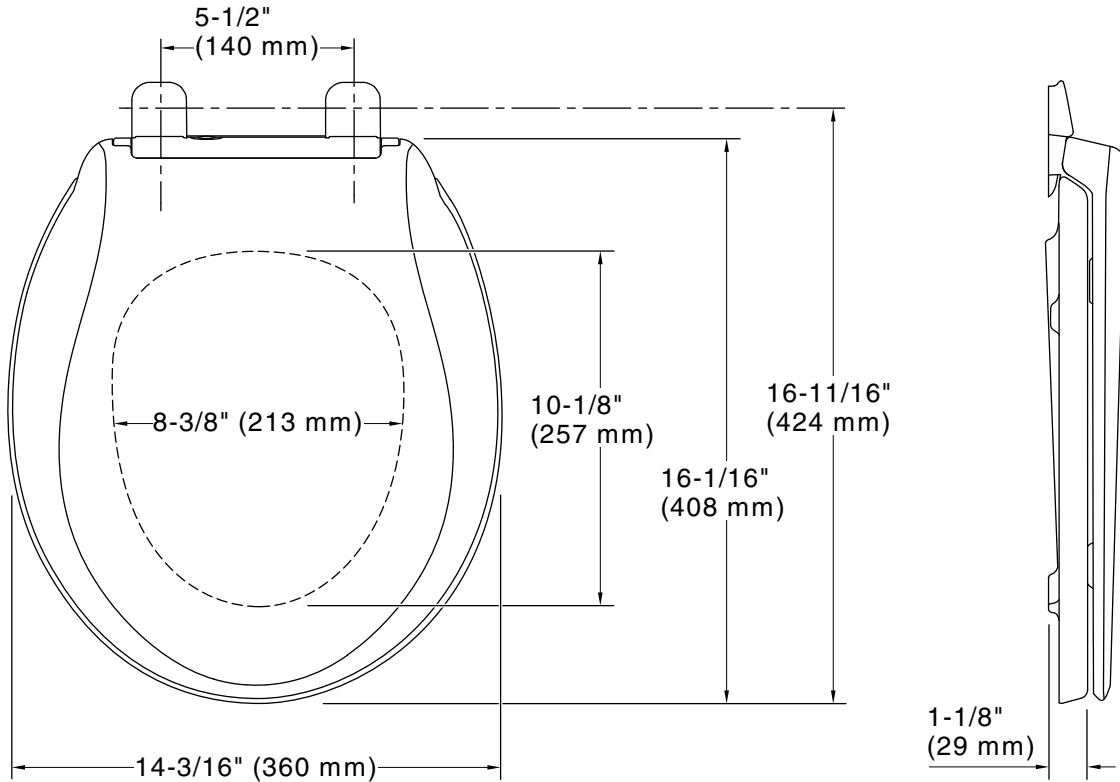

### Technical Information

All product dimensions are nominal.

- Seat shape type: Round-front
- Seat front type: Closed-front
- Seat-mounting holes: 5-1/2" (140 mm)