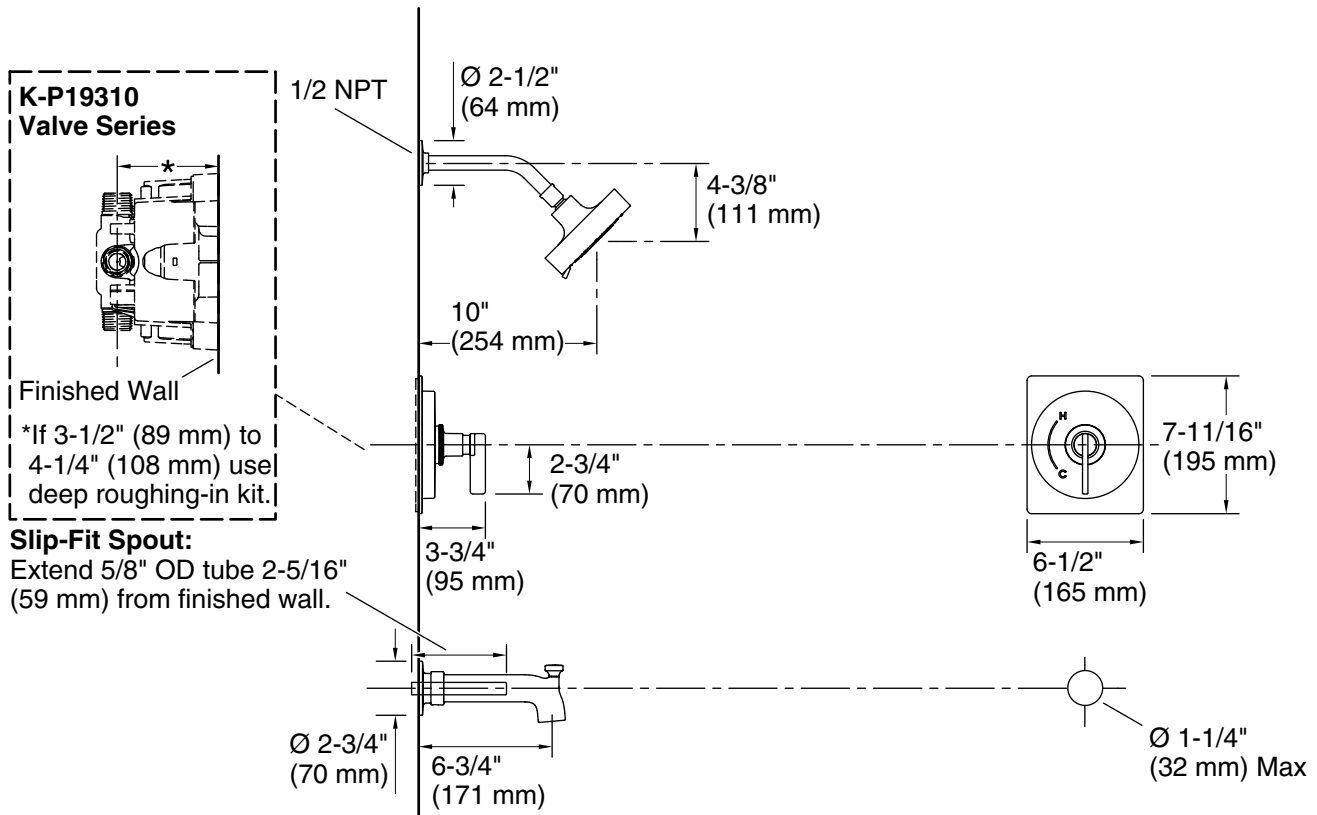

### Features

- Designed in collaboration with Studio McGee
- Multifunction showerhead with advanced spray engine provides three experiences: full coverage, pulsating massage and silk spray
- 2.5 gpm (9.5 lpm) maximum flow rate
- A single handle controls both on/off activation and temperature setting
- MasterClean™ sprayface features an easy-to-clean surface that withstands mineral buildup and maximizes spray performance
- 6-3/4" (171 mm) diverter bath spout with slip-fit connection
- Includes shower arm and flange
- Coordinates with other products in the Castia collection
- Requires valve (sold separately)

### Technical Information

All product dimensions are nominal.

Drain included: No