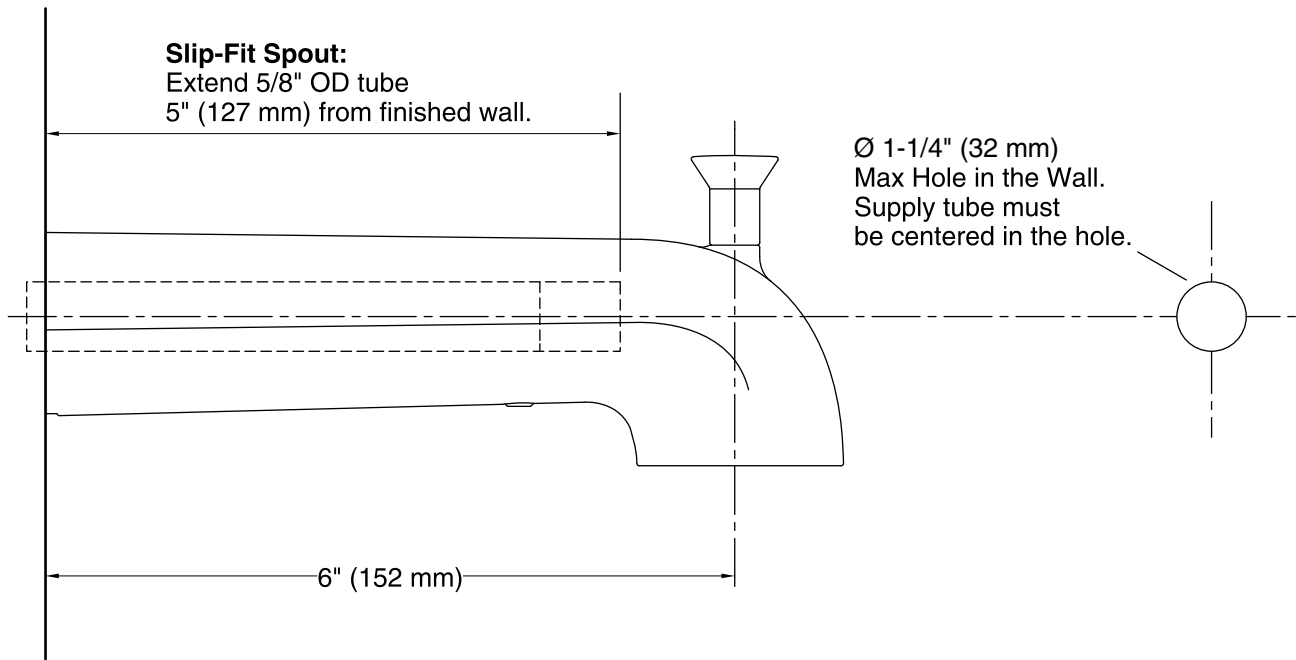

Features

- 6" diverter spout with 1/2" slip-fit connection.
- KOHLER finishes resist corrosion and tarnishing.
- Coordinates with Pitch™ bath and shower trim.

Material

- Premium metal construction.

Installation

Color	Code	Description
	CP	Polished Chrome
	BN	Vibrant® Brushed Nickel

Technical Information

All product dimensions are nominal.

Notes

Install this product according to the installation instructions.