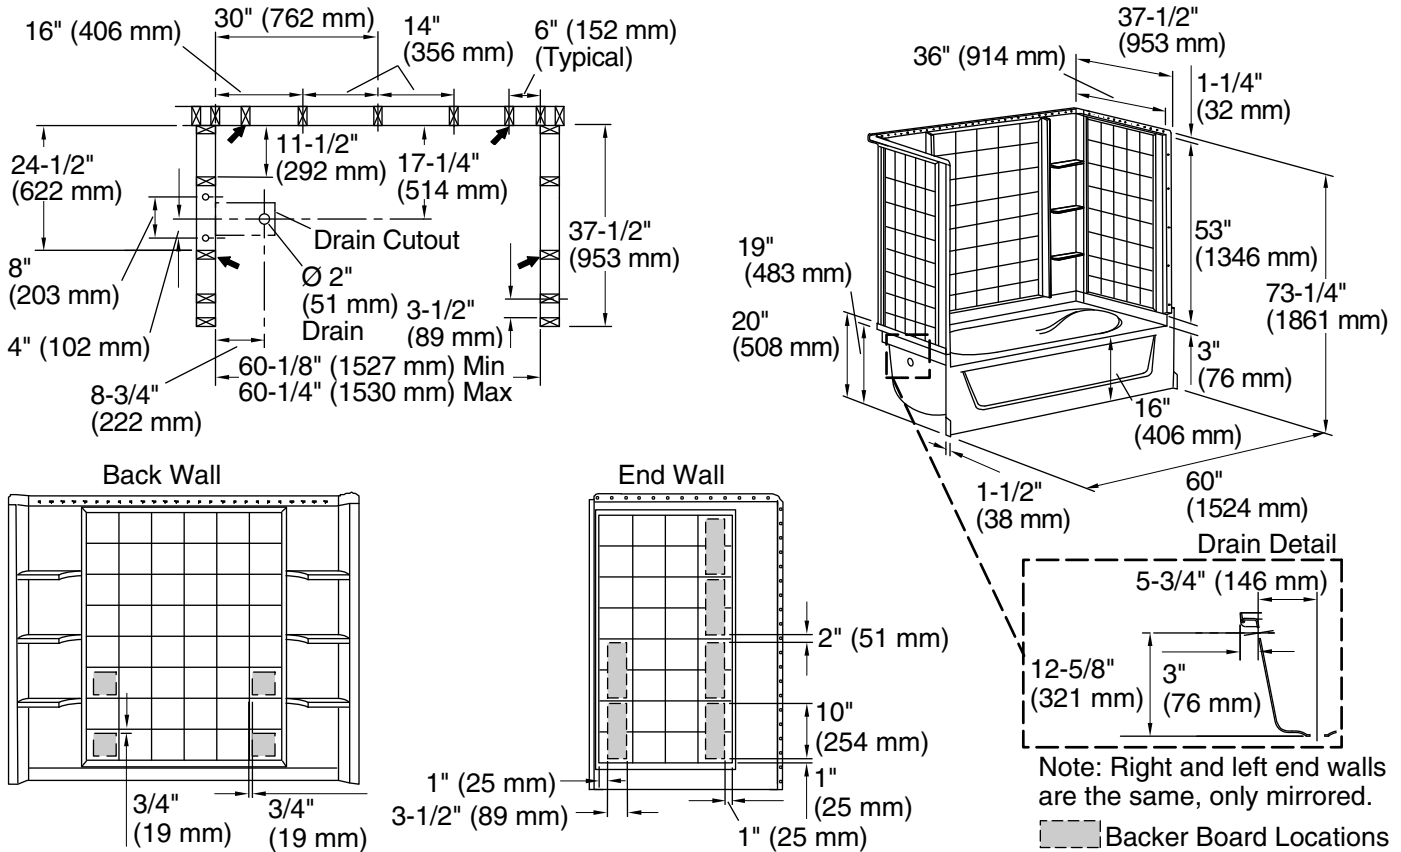

For the most current Specification Sheet, go to www.sterlingplumbing.com.

8-22-2020 12:45 - US

STERLING

A KOHLER COMPANY

Ensemble™

60" x 36" tile bath/shower w/Aging in Place backerboards

71100116

Technical Information

All product dimensions are nominal.

Installation:	Three-wall alcove
Drain location:	Left
Basin area, bottom:	40" x 21" (1016 mm x 533 mm)
Basin area, top:	52" x 29" (1321 mm x 737 mm)
Water depth:	11" (279 mm)
Water capacity:	40 gal (151.4 L)
Minimum flat for door:	3-1/4" (83 mm)
Maximum door height:	55-3/4" (1416 mm)
Maximum door width:	58-1/2" (1486 mm)