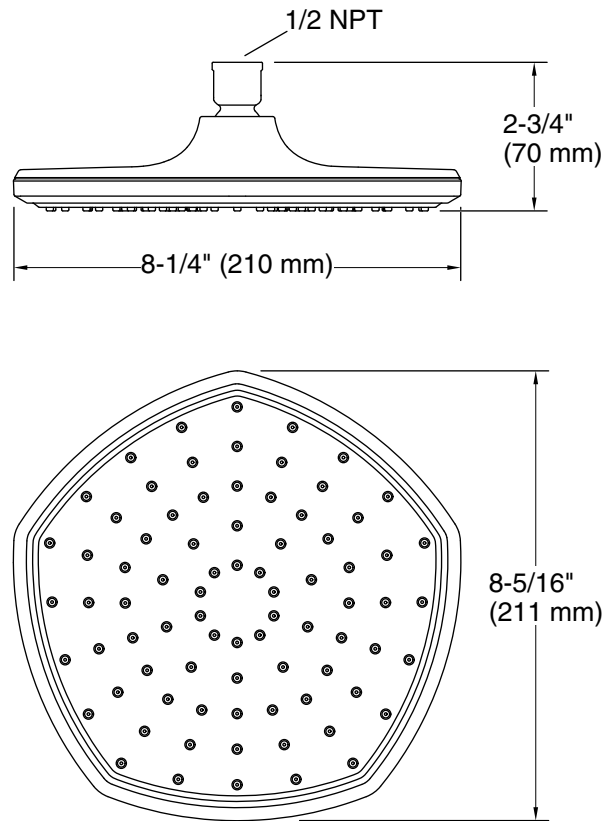

Technical Information

All product dimensions are nominal.

Showerhead/Body Spray:

Rated maximum flow: 2.5 gal/min (9.5 l/min)

flow:

Pressure: 80 psi (5.5 bar)

Notes

For use with automatic compensating valves rated at 2.5 gal/min (9.5 l/min) or less.

Install this product according to the installation instructions.