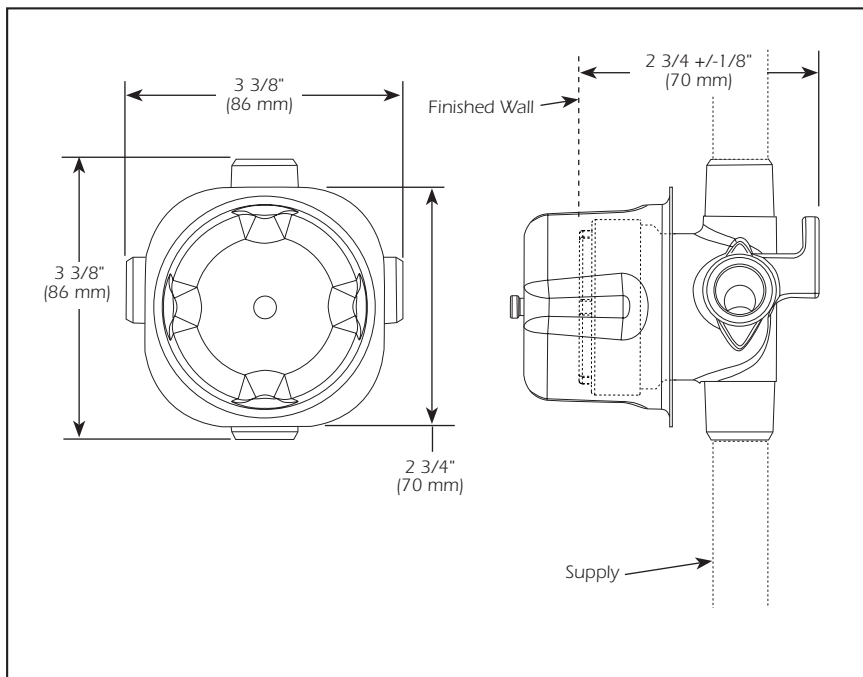

## ROUGH VALVE BODY

- R60700 (Case Qty. 3)
- 1/2" Rough-In

Submitted Model No.: \_\_\_\_\_

Specific Features: \_\_\_\_\_

### STANDARD SPECIFICATIONS

- Three port diverter rough.
- For use with (3) three or (6) six function diverter.
- Forged brass body.
- Can be tested with air (200 psi) or water (300 psi) using supplied test cap.
- Refer to the installation instructions for more details